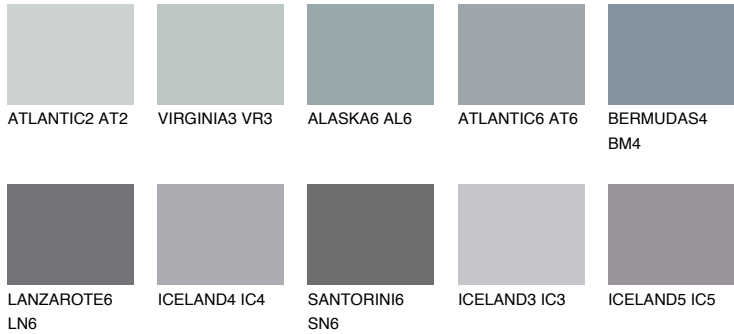

COLOUR DETAILS

ARCTIC5 AI5

40% **TSR** 55%

Matching colours

COLOURS

INTENSE

For more information on plasters and paints, go to www.ceresit.en

*The presented colours refer to plasters and paints offered by Ceresit. Due to the use of digital techniques, the presented colours might not represent the original ones, thus they cannot be considered as a reliable colour presentation. We recommend checking the authentic colour samples.