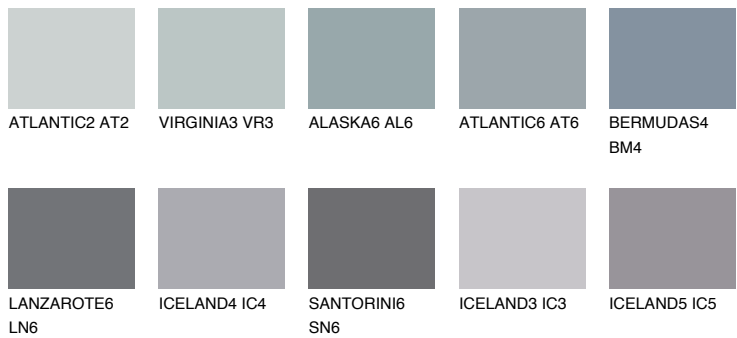

COLOUR DETAILS

ARCTIC5 AI5

40% **TSR** 55%

Matching colours

COLOURS

INTENSE

For more information on plasters and paints, go to www.ceresit.en

*The presented colours refer to plasters and paints offered by Ceresit. Due to the use of digital techniques, the presented colours might not represent the original ones, thus they cannot be considered as a reliable colour presentation. We recommend checking the authentic colour samples.