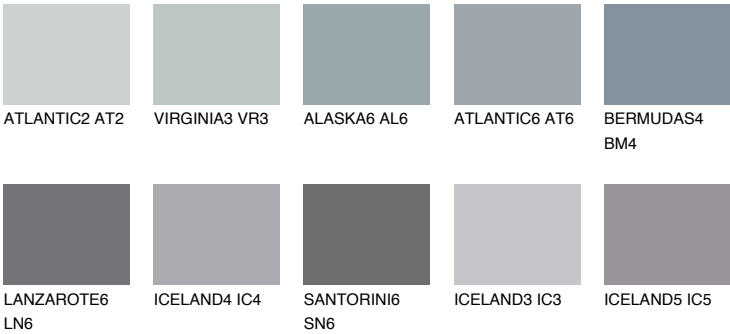

ARCTIC5 AI5

40% **TSR** 55%

Matching colours

COLOURS

INTENSE

For more information on plasters and paints, go to www.ceresit.en

*The presented colours refer to plasters and paints offered by Ceresit. Due to the use of digital techniques, the presented colours might not represent the original ones, thus they cannot be considered as a reliable colour presentation. We recommend checking the authentic colour samples.