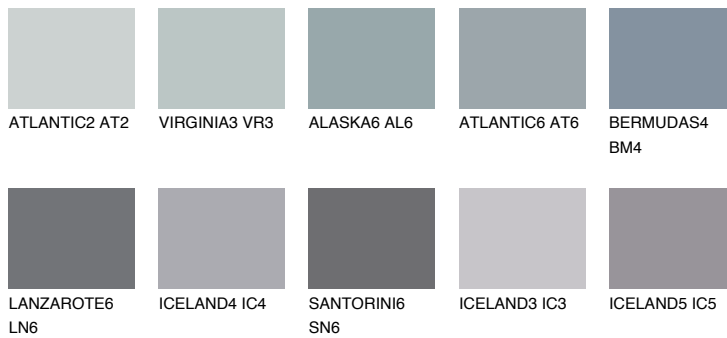

COLOUR DETAILS

ARCTIC5 AI5

40% TSR 55%

Matching colours

COLOURS

INTENSE

For more information on plasters and paints, go to www.ceresit.en

*The presented colours refer to plasters and paints offered by Ceresit. Due to the use of digital techniques, the presented colours might not represent the original ones, thus they cannot be considered as a reliable colour presentation. We recommend checking the authentic colour samples.