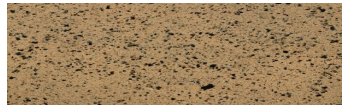

### Stone effect

Calcutta Anthracite

Mozambic Graphite

Africa Red

Jamaica Brown

Norway Grey

Bolivia Red

California sand

Etna Grey

Madeira Green

For more information on plasters and paints, go to  
[www.ceresit.en](http://www.ceresit.en)

\*The presented colours refer to plasters and paints offered by Ceresit. Due to the use of digital techniques, the presented colours might not represent the original ones, thus they cannot be considered as a reliable colour presentation. We recommend checking the authentic colour samples.