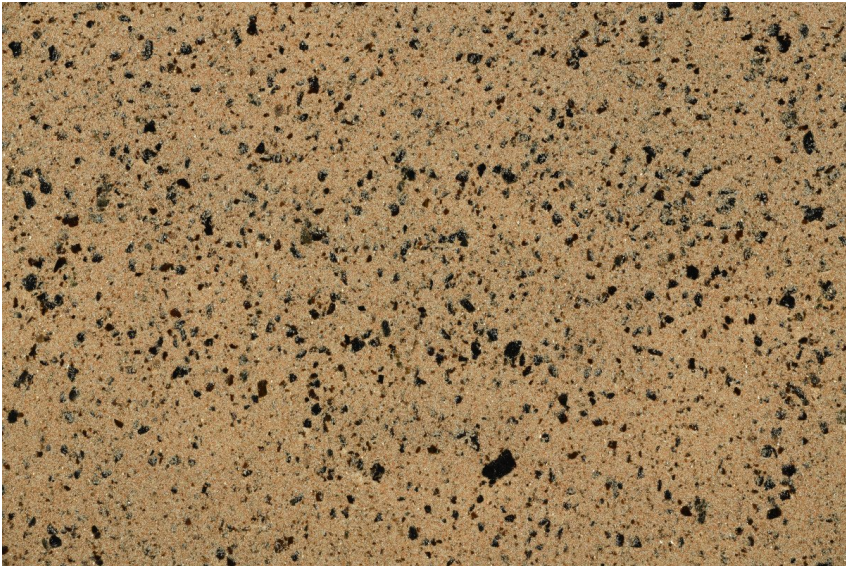

# COLOUR DETAILS

California sand

## Stone effect

Calcutta Anthracite

Mozambic Graphite

Africa Red

Jamaica Brown

Norway Grey

Bolivia Red

Malaga Cream

Etna Grey

Madeira Green

For more information on plasters and paints, go to  
[www.ceresit.en](http://www.ceresit.en)

\*The presented colours refer to plasters and paints offered by Ceresit. Due to the use of digital techniques, the presented colours might not represent the original ones, thus they cannot be considered as a reliable colour presentation. We recommend checking the authentic colour samples.