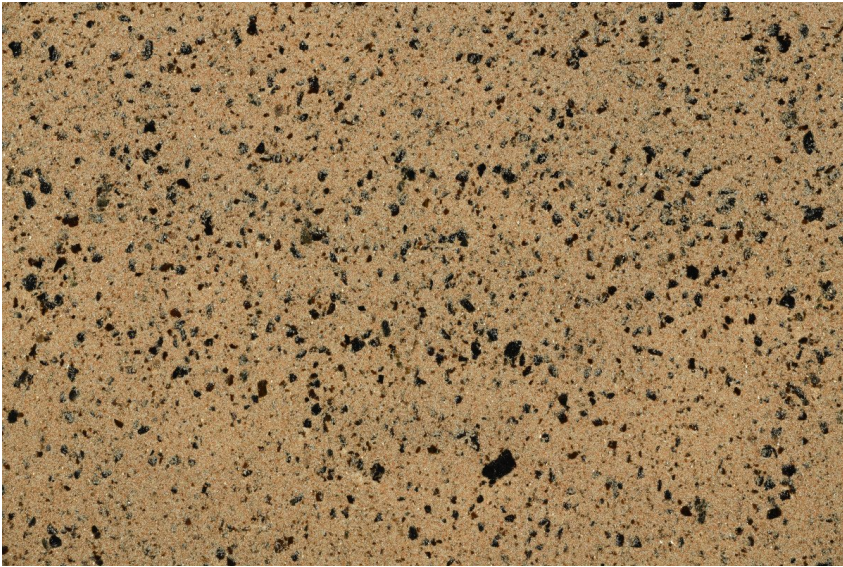

# COLOUR DETAILS

California sand

## Stone effect

Calcutta Anthracite

Mozambic Graphite

Africa Red

Jamaica Brown

Norway Grey

Bolivia Red

Malaga Cream

Etna Grey

Madeira Green

For more information on plasters and paints, go to  
[www.ceresit.en](http://www.ceresit.en)

\*The presented colours refer to plasters and paints offered by Ceresit. Due to the use of digital techniques, the presented colours might not represent the original ones, thus they cannot be considered as a reliable colour presentation. We recommend checking the authentic colour samples.