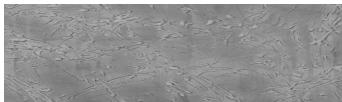

# COLOUR DETAILS

**Rain texture in Tokyo Graphite colour**

### Special concrete effect

Sand texture in Tokyo Graphite colour

Winter texture in Sydney Light colour

Ocean texture in Chicago Grey colour

Desert texture in Tokyo Graphite colour

Snow texture in Sydney Light colour

Cloud texture in Chicago Grey colour

Autumn texture in Chicago Grey and Tokyo Graphite colours

Frost texture in Tokyo Graphite and Sydney Light colours

Wave texture in Chicago Grey colour

Wind texture in Chicago Grey colour

Ice texture in Sydney Light colour

Lake texture in Sydney Light colour

For more information on plasters and paints, go to [www.ceresit.en](http://www.ceresit.en)

\*The presented colours refer to plasters and paints offered by Ceresit. Due to the use of digital techniques, the presented colours might not represent the original ones, thus they cannot be considered as a reliable colour presentation. We recommend checking the authentic colour samples.