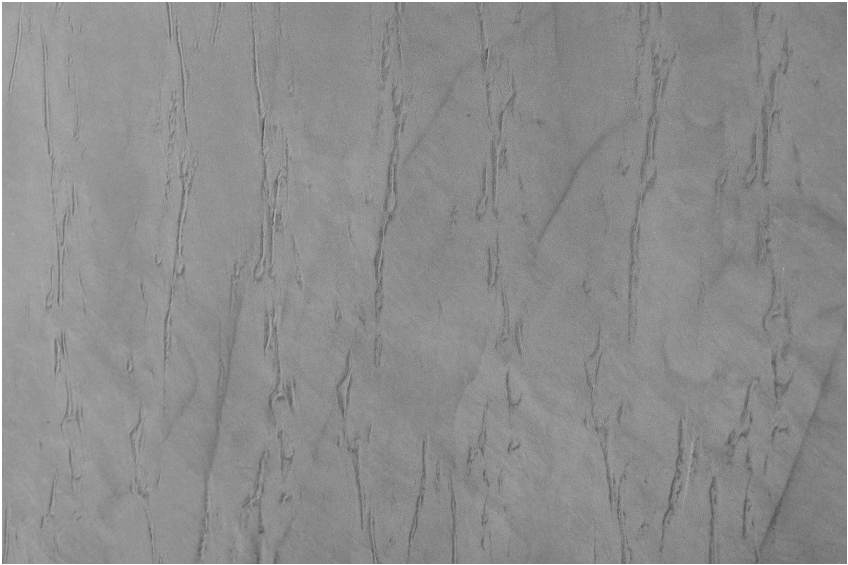

# COLOUR DETAILS

**Rain texture in Tokyo Graphite colour**

### Special concrete effect

Sand texture in Tokyo Graphite colour

Winter texture in Sydney Light colour

Ocean texture in Chicago Grey colour

Desert texture in Tokyo Graphite colour

Snow texture in Sydney Light colour

Ice texture in Sydney Light colour

Lake texture in Sydney Light colour

For more information on plasters and paints, go to [www.ceresit.en](http://www.ceresit.en)

\*The presented colours refer to plasters and paints offered by Ceresit. Due to the use of digital techniques, the presented colours might not represent the original ones, thus they cannot be considered as a reliable colour presentation. We recommend checking the authentic colour samples.

Storm texture in Tokyo Graphite and Sydney Light colours

Rock texture in Sydney Light and Tokyo Graphite colours

For more information on plasters and paints, go to  
[www.ceresit.en](http://www.ceresit.en)