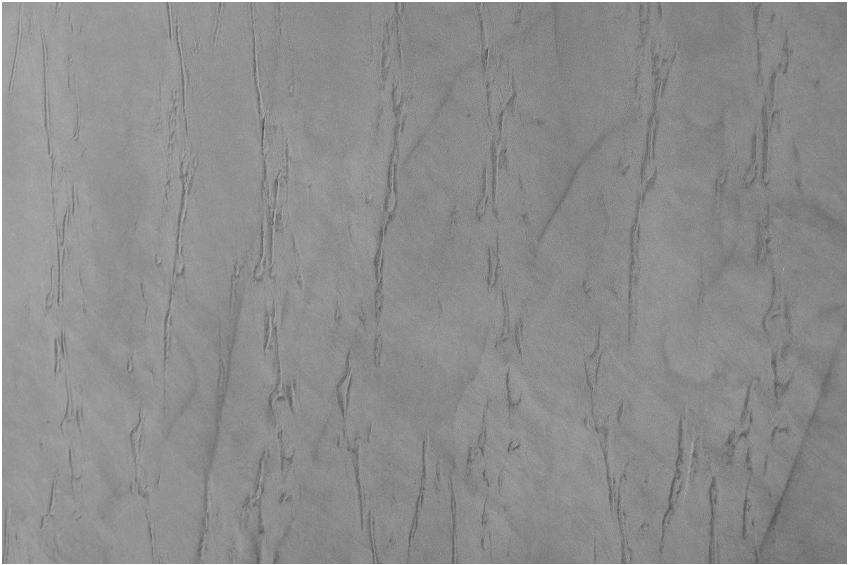

COLOUR DETAILS

Rain texture in Tokyo Graphite colour

Special concrete effect

Sand texture in Tokyo Graphite colour

Winter texture in Sydney Light colour

Ocean texture in Chicago Grey colour

Desert texture in Tokyo Graphite colour

Snow texture in Sydney Light colour

Cloud texture in Chicago Grey colour

Autumn texture in Chicago Grey and Tokyo Graphite colours

Frost texture in Tokyo Graphite and Sydney Light colours

Wave texture in Chicago Grey colour

Wind texture in Chicago Grey colour

Ice texture in Sydney Light colour

Lake texture in Sydney Light colour

For more information on plasters and paints, go to www.ceresit.en

*The presented colours refer to plasters and paints offered by Ceresit. Due to the use of digital techniques, the presented colours might not represent the original ones, thus they cannot be considered as a reliable colour presentation. We recommend checking the authentic colour samples.

Storm texture in Tokyo Graphite and Sydney Light colours

Rock texture in Sydney Light and Tokyo Graphite colours

For more information on plasters and paints, go to
www.ceresit.en

*The presented colours refer to plasters and paints offered by Ceresit. Due to the use of digital techniques, the presented colours might not represent the original ones, thus they cannot be considered as a reliable colour presentation. We recommend checking the authentic colour samples.