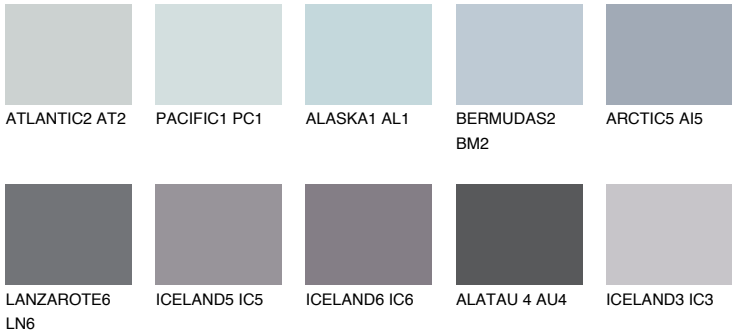

ARCTIC4 AI4

51% **TSR** 54%

Matching colours

COLOURS

INTENSE

For more information on plasters and paints, go to www.ceresit.en

*The presented colours refer to plasters and paints offered by Ceresit. Due to the use of digital techniques, the presented colours might not represent the original ones, thus they cannot be considered as a reliable colour presentation. We recommend checking the authentic colour samples.