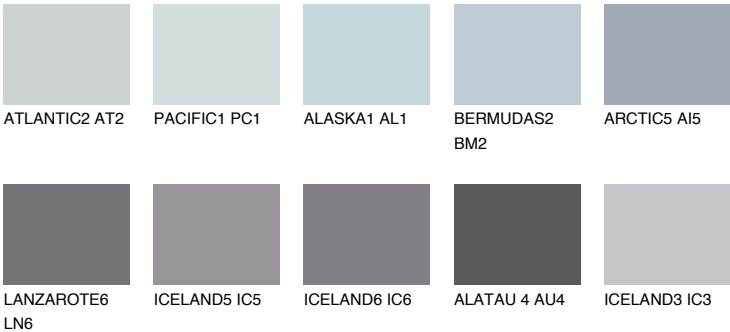

ARCTIC4 AI4

51% **TSR** 54%

Matching colours

COLOURS

INTENSE

For more information on plasters and paints, go to www.ceresit.en

*The presented colours refer to plasters and paints offered by Ceresit. Due to the use of digital techniques, the presented colours might not represent the original ones, thus they cannot be considered as a reliable colour presentation. We recommend checking the authentic colour samples.