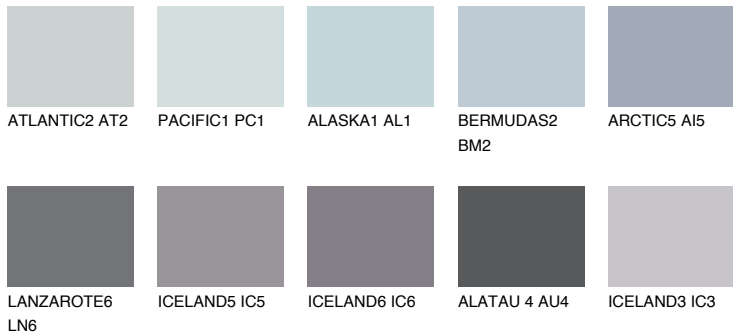

COLOUR DETAILS

ARCTIC4 AI4

51% **TSR** 54%

Matching colours

COLOURS

INTENSE

For more information on plasters and paints, go to www.ceresit.en

*The presented colours refer to plasters and paints offered by Ceresit. Due to the use of digital techniques, the presented colours might not represent the original ones, thus they cannot be considered as a reliable colour presentation. We recommend checking the authentic colour samples.