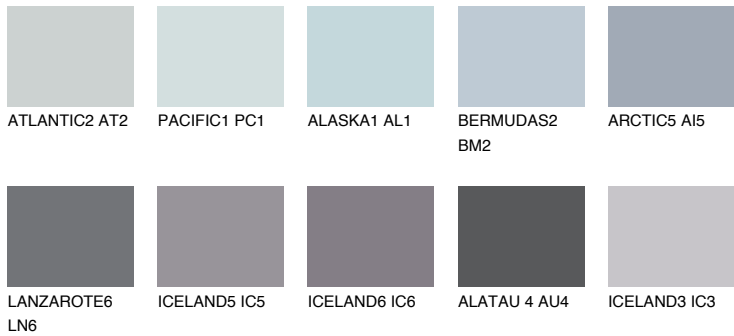

# COLOUR DETAILS

## ARCTIC4 AI4

51% TSR 54%

### Matching colours

#### COLOURS