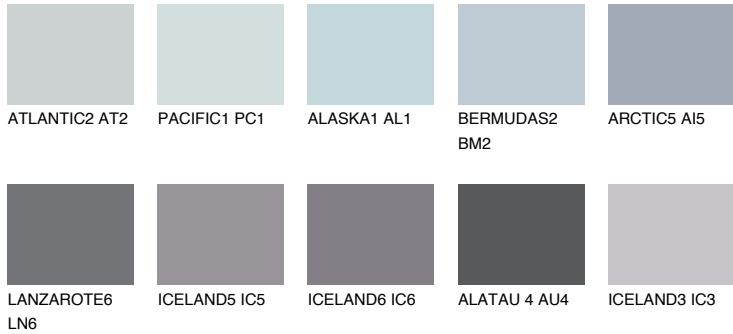

COLOUR DETAILS

ARCTIC4 AI4

51% TSR 54%

Matching colours

COLOURS

INTENSE

For more information on plasters and paints, go to www.ceresit.en

*The presented colours refer to plasters and paints offered by Ceresit. Due to the use of digital techniques, the presented colours might not represent the original ones, thus they cannot be considered as a reliable colour presentation. We recommend checking the authentic colour samples.