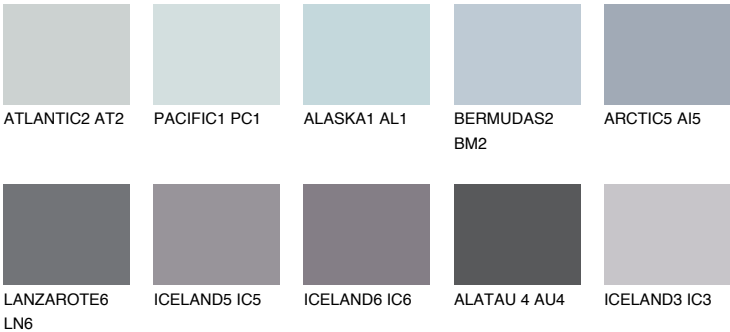

## ARCTIC4 AI4

51% **TSR** 54%

### Matching colours

#### COLOURS

#### INTENSE

For more information on plasters and paints, go to [www.ceresit.en](http://www.ceresit.en)

\*The presented colours refer to plasters and paints offered by Ceresit. Due to the use of digital techniques, the presented colours might not represent the original ones, thus they cannot be considered as a reliable colour presentation. We recommend checking the authentic colour samples.