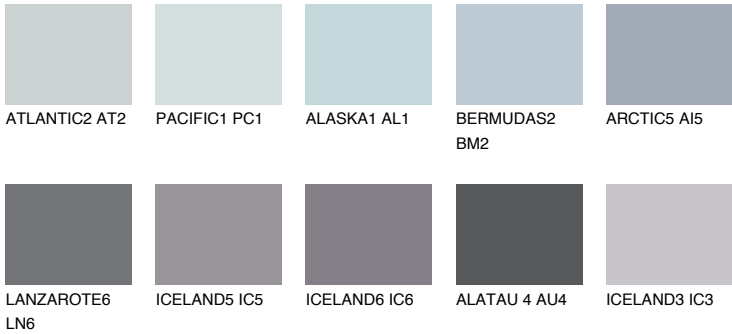

## ARCTIC4 AI4

51% **TSR** 54%

### Matching colours

#### COLOURS

#### INTENSE

For more information on plasters and paints, go to [www.ceresit.en](http://www.ceresit.en)

\*The presented colours refer to plasters and paints offered by Ceresit. Due to the use of digital techniques, the presented colours might not represent the original ones, thus they cannot be considered as a reliable colour presentation. We recommend checking the authentic colour samples.