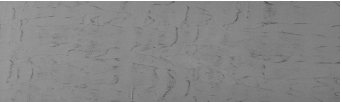

COLOUR DETAILS

**Rock texture in
Sydney Light and
Tokyo Graphite
colours**

Special concrete effect

Sand texture in Tokyo Graphite colour

Winter texture in Sydney Light colour

Ocean texture in Chicago Grey colour

Desert texture in Tokyo Graphite colour

Snow texture in Sydney Light colour

Cloud texture in Chicago Grey colour

Autumn texture in Chicago Grey and Tokyo Graphite colours

Frost texture in Tokyo Graphite and Sydney Light colours

Wave texture in Chicago Grey colour

Wind texture in Chicago Grey colour

Ice texture in Sydney Light colour

Lake texture in Sydney Light colour

Storm texture in Tokyo Graphite and Sydney Light colours

Rain texture in Tokyo Graphite colour