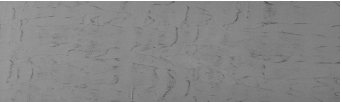

# COLOUR DETAILS

**Rock texture in  
Sydney Light and  
Tokyo Graphite  
colours**

### Special concrete effect

Sand texture in Tokyo Graphite colour

Winter texture in Sydney Light colour

Ocean texture in Chicago Grey colour

Desert texture in Tokyo Graphite colour

Snow texture in Sydney Light colour

Cloud texture in Chicago Grey colour

Autumn texture in Chicago Grey and Tokyo Graphite colours

Frost texture in Tokyo Graphite and Sydney Light colours

For more information on plasters and paints, go to [www.ceresit.en](http://www.ceresit.en)

\*The presented colours refer to plasters and paints offered by Ceresit. Due to the use of digital techniques, the presented colours might not represent the original ones, thus they cannot be considered as a reliable colour presentation. We recommend checking the authentic colour samples.