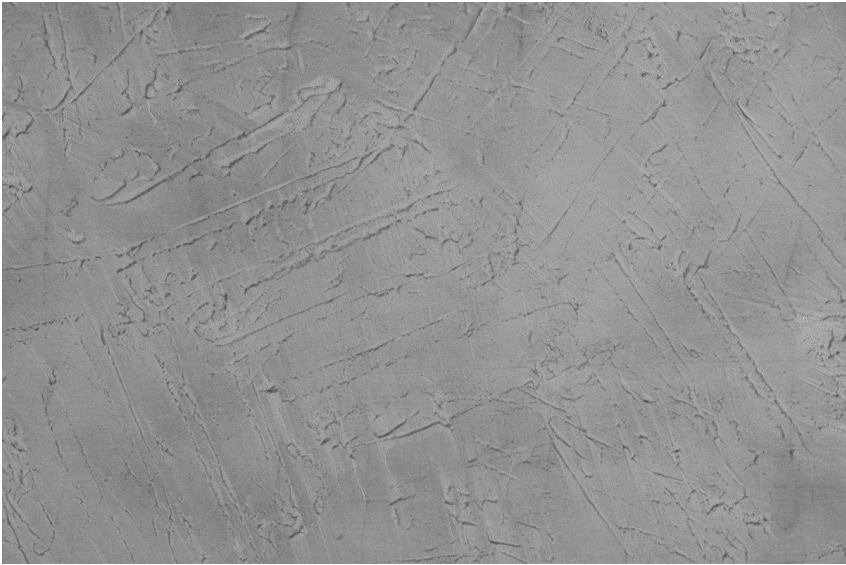

# COLOUR DETAILS

**Storm texture in Tokyo Graphite and Sydney Light colours**

## Special concrete effect

Sand texture in Tokyo Graphite colour

Winter texture in Sydney Light colour

Ocean texture in Chicago Grey colour

Desert texture in Tokyo Graphite colour

Snow texture in Sydney Light colour

Ice texture in Sydney Light colour

Lake texture in Sydney Light colour

For more information on plasters and paints, go to [www.ceresit.en](http://www.ceresit.en)

\*The presented colours refer to plasters and paints offered by Ceresit. Due to the use of digital techniques, the presented colours might not represent the original ones, thus they cannot be considered as a reliable colour presentation. We recommend checking the authentic colour samples.

Rock texture in Sydney Light and Tokyo Graphite colours

Rain texture in Tokyo Graphite colour

For more information on plasters and paints, go to  
[www.ceresit.en](http://www.ceresit.en)

\*The presented colours refer to plasters and paints offered by Ceresit. Due to the use of digital techniques, the presented colours might not represent the original ones, thus they cannot be considered as a reliable colour presentation. We recommend checking the authentic colour samples.