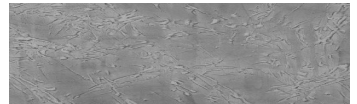

# COLOUR DETAILS

**Storm texture in Tokyo Graphite and Sydney Light colours**

## Special concrete effect

Sand texture in Tokyo Graphite colour

Winter texture in Sydney Light colour

Ocean texture in Chicago Grey colour

Desert texture in Tokyo Graphite colour

Snow texture in Sydney Light colour

Cloud texture in Chicago Grey colour

Autumn texture in Chicago Grey and Tokyo Graphite colours

Frost texture in Tokyo Graphite and Sydney Light colours

Wave texture in Chicago Grey colour

Wind texture in Chicago Grey colour

Rock texture in Sydney Light and Tokyo Graphite colours

Rain texture in Tokyo Graphite colour

For more information on plasters and paints, go to  
[www.ceresit.en](http://www.ceresit.en)

\*The presented colours refer to plasters and paints offered by Ceresit. Due to the use of digital techniques, the presented colours might not represent the original ones, thus they cannot be considered as a reliable colour presentation. We recommend checking the authentic colour samples.