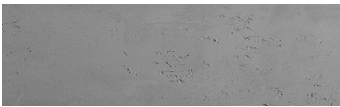

# COLOUR DETAILS

**Storm texture in Tokyo Graphite and Sydney Light colours**

## Special concrete effect

Sand texture in Tokyo Graphite colour

Winter texture in Sydney Light colour

Ocean texture in Chicago Grey colour

Desert texture in Tokyo Graphite colour

Snow texture in Sydney Light colour

Cloud texture in Chicago Grey colour

Autumn texture in Chicago Grey and Tokyo Graphite colours

Frost texture in Tokyo Graphite and Sydney Light colours

Wave texture in Chicago Grey colour

Wind texture in Chicago Grey colour

Rock texture in Sydney Light and Tokyo Graphite colours

Rain texture in Tokyo Graphite colour

For more information on plasters and paints, go to  
[www.ceresit.en](http://www.ceresit.en)

\*The presented colours refer to plasters and paints offered by Ceresit. Due to the use of digital techniques, the presented colours might not represent the original ones, thus they cannot be considered as a reliable colour presentation. We recommend checking the authentic colour samples.