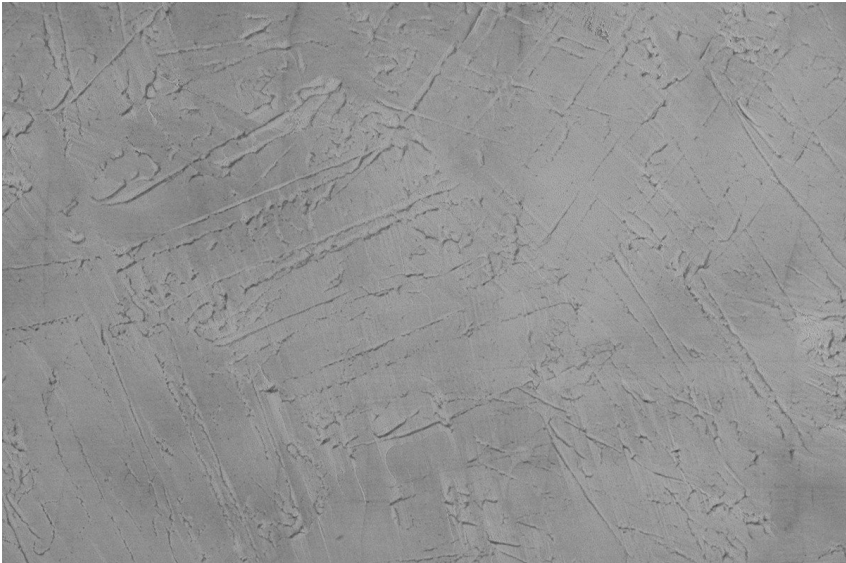

# COLOUR DETAILS

**Storm texture in Tokyo Graphite and Sydney Light colours**

### Special concrete effect

Sand texture in Tokyo Graphite colour

Winter texture in Sydney Light colour

Ocean texture in Chicago Grey colour

Desert texture in Tokyo Graphite colour

Snow texture in Sydney Light colour

Ice texture in Sydney Light colour

Lake texture in Sydney Light colour

For more information on plasters and paints, go to [www.ceresit.en](http://www.ceresit.en)

\*The presented colours refer to plasters and paints offered by Ceresit. Due to the use of digital techniques, the presented colours might not represent the original ones, thus they cannot be considered as a reliable colour presentation. We recommend checking the authentic colour samples.

Rock texture in Sydney Light and Tokyo Graphite colours

Rain texture in Tokyo Graphite colour

For more information on plasters and paints, go to  
[www.ceresit.en](http://www.ceresit.en)

\*The presented colours refer to plasters and paints offered by Ceresit. Due to the use of digital techniques, the presented colours might not represent the original ones, thus they cannot be considered as a reliable colour presentation. We recommend checking the authentic colour samples.