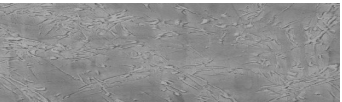

# COLOUR DETAILS

**Storm texture in Tokyo Graphite and Sydney Light colours**

### Special concrete effect

Sand texture in Tokyo Graphite colour

Winter texture in Sydney Light colour

Ocean texture in Chicago Grey colour

Desert texture in Tokyo Graphite colour

Snow texture in Sydney Light colour

Cloud texture in Chicago Grey colour

Autumn texture in Chicago Grey and Tokyo Graphite colours

Frost texture in Tokyo Graphite and Sydney Light colours

Wave texture in Chicago Grey colour

Wind texture in Chicago Grey colour

Rock texture in Sydney Light and Tokyo Graphite colours

Rain texture in Tokyo Graphite colour

For more information on plasters and paints, go to  
[www.ceresit.en](http://www.ceresit.en)

\*The presented colours refer to plasters and paints offered by Ceresit. Due to the use of digital techniques, the presented colours might not represent the original ones, thus they cannot be considered as a reliable colour presentation. We recommend checking the authentic colour samples.