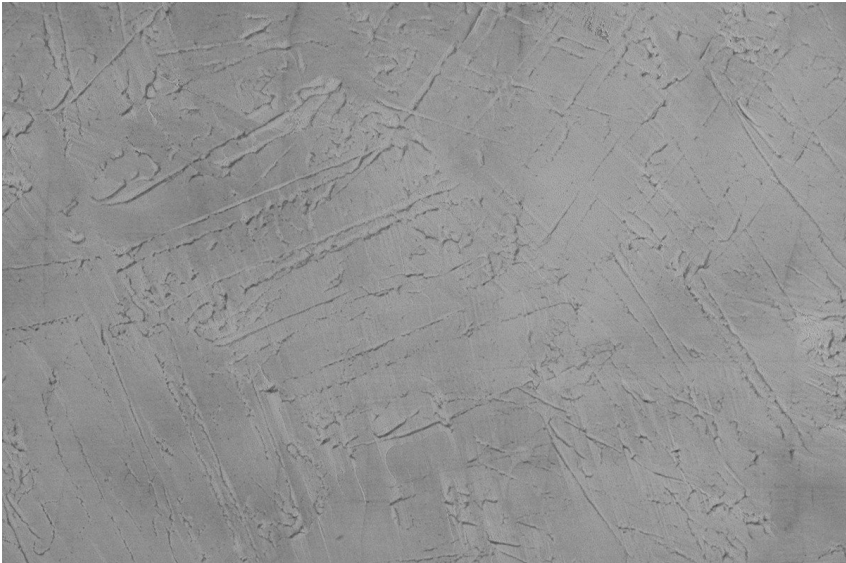

COLOUR DETAILS

Storm texture in Tokyo Graphite and Sydney Light colours

Special concrete effect

Sand texture in Tokyo Graphite colour

Winter texture in Sydney Light colour

Ocean texture in Chicago Grey colour

Desert texture in Tokyo Graphite colour

Snow texture in Sydney Light colour

Cloud texture in Chicago Grey colour

Autumn texture in Chicago Grey and Tokyo Graphite colours

Frost texture in Tokyo Graphite and Sydney Light colours

Wave texture in Chicago Grey colour

Wind texture in Chicago Grey colour

Ice texture in Sydney Light colour

Lake texture in Sydney Light colour

For more information on plasters and paints, go to www.ceresit.en

Rock texture in Sydney Light and Tokyo Graphite colours

Rain texture in Tokyo Graphite colour

For more information on plasters and paints, go to
www.ceresit.en

*The presented colours refer to plasters and paints offered by Ceresit. Due to the use of digital techniques, the presented colours might not represent the original ones, thus they cannot be considered as a reliable colour presentation. We recommend checking the authentic colour samples.