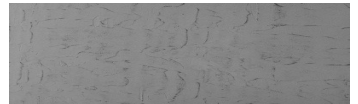

COLOUR DETAILS

Lake texture in Sydney Light colour

Special concrete effect

Sand texture in Tokyo Graphite colour

Winter texture in Sydney Light colour

Ocean texture in Chicago Grey colour

Desert texture in Tokyo Graphite colour

Snow texture in Sydney Light colour

Cloud texture in Chicago Grey colour

Autumn texture in Chicago Grey and Tokyo Graphite colours

Frost texture in Tokyo Graphite and Sydney Light colours

Wave texture in Chicago Grey colour

Wind texture in Chicago Grey colour

Ice texture in Sydney Light colour

Storm texture in Tokyo Graphite and Sydney Light colours

For more information on plasters and paints, go to www.ceresit.en

*The presented colours refer to plasters and paints offered by Ceresit. Due to the use of digital techniques, the presented colours might not represent the original ones, thus they cannot be considered as a reliable colour presentation. We recommend checking the authentic colour samples.

Rock texture in Sydney Light and Tokyo Graphite colours

Rain texture in Tokyo Graphite colour

For more information on plasters and paints, go to
www.ceresit.en

*The presented colours refer to plasters and paints offered by Ceresit. Due to the use of digital techniques, the presented colours might not represent the original ones, thus they cannot be considered as a reliable colour presentation. We recommend checking the authentic colour samples.