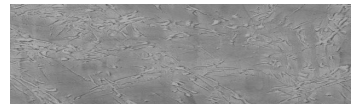

## Lake texture in Sydney Light colour

### Special concrete effect

Sand texture in Tokyo Graphite colour

Winter texture in Sydney Light colour

Ocean texture in Chicago Grey colour

Desert texture in Tokyo Graphite colour

Snow texture in Sydney Light colour

Cloud texture in Chicago Grey colour

Autumn texture in Chicago Grey and Tokyo Graphite colours

Frost texture in Tokyo Graphite and Sydney Light colours

Wave texture in Chicago Grey colour

Wind texture in Chicago Grey colour

Ice texture in Sydney Light colour

Storm texture in Tokyo Graphite and Sydney Light colours

For more information on plasters and paints, go to [www.ceresit.en](http://www.ceresit.en)

\*The presented colours refer to plasters and paints offered by Ceresit. Due to the use of digital techniques, the presented colours might not represent the original ones, thus they cannot be considered as a reliable colour presentation. We recommend checking the authentic colour samples.