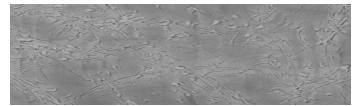

COLOUR DETAILS

Lake texture in Sydney Light colour

Special concrete effect

Sand texture in Tokyo Graphite colour

Winter texture in Sydney Light colour

Ocean texture in Chicago Grey colour

Desert texture in Tokyo Graphite colour

Snow texture in Sydney Light colour

Cloud texture in Chicago Grey colour

Autumn texture in Chicago Grey and Tokyo Graphite colours

Frost texture in Tokyo Graphite and Sydney Light colours

Wave texture in Chicago Grey colour

Wind texture in Chicago Grey colour

Ice texture in Sydney Light colour

Storm texture in Tokyo Graphite and Sydney Light colours

For more information on plasters and paints, go to www.ceresit.en

*The presented colours refer to plasters and paints offered by Ceresit. Due to the use of digital techniques, the presented colours might not represent the original ones, thus they cannot be considered as a reliable colour presentation. We recommend checking the authentic colour samples.

Rock texture in Sydney Light and Tokyo Graphite colours

Rain texture in Tokyo Graphite colour

For more information on plasters and paints, go to
www.ceresit.en

*The presented colours refer to plasters and paints offered by Ceresit. Due to the use of digital techniques, the presented colours might not represent the original ones, thus they cannot be considered as a reliable colour presentation. We recommend checking the authentic colour samples.