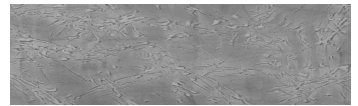

COLOUR DETAILS

**Lake texture in
Sydney Light colour**

Special concrete effect

Sand texture in Tokyo Graphite colour

Winter texture in Sydney Light colour

Ocean texture in Chicago Grey colour

Desert texture in Tokyo Graphite colour

Snow texture in Sydney Light colour

Cloud texture in Chicago Grey colour

Autumn texture in Chicago Grey and
Tokyo Graphite colours

Frost texture in Tokyo Graphite and
Sydney Light colours

Wave texture in Chicago Grey colour

Wind texture in Chicago Grey colour

Ice texture in Sydney Light colour

Storm texture in Tokyo Graphite and
Sydney Light colours

For more information on plasters and paints, go to
www.ceresit.en

*The presented colours refer to plasters and paints offered by Ceresit. Due to the use of digital techniques, the presented colours might not represent the original ones, thus they cannot be considered as a reliable colour presentation. We recommend checking the authentic colour samples.

Rock texture in Sydney Light and Tokyo Graphite colours

Rain texture in Tokyo Graphite colour

For more information on plasters and paints, go to
www.ceresit.en

*The presented colours refer to plasters and paints offered by Ceresit. Due to the use of digital techniques, the presented colours might not represent the original ones, thus they cannot be considered as a reliable colour presentation. We recommend checking the authentic colour samples.