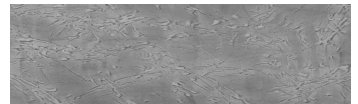

# COLOUR DETAILS

**Ice texture in Sydney  
Light colour**

## Special concrete effect

Sand texture in Tokyo Graphite colour

Winter texture in Sydney Light colour

Ocean texture in Chicago Grey colour

Desert texture in Tokyo Graphite colour

Snow texture in Sydney Light colour

Cloud texture in Chicago Grey colour

Autumn texture in Chicago Grey and Tokyo Graphite colours

Frost texture in Tokyo Graphite and Sydney Light colours

Wave texture in Chicago Grey colour

Wind texture in Chicago Grey colour

Lake texture in Sydney Light colour

Storm texture in Tokyo Graphite and Sydney Light colours

For more information on plasters and paints, go to  
[www.ceresit.en](http://www.ceresit.en)

\*The presented colours refer to plasters and paints offered by Ceresit. Due to the use of digital techniques, the presented colours might not represent the original ones, thus they cannot be considered as a reliable colour presentation. We recommend checking the authentic colour samples.