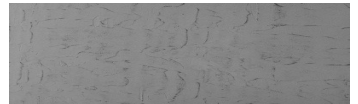

COLOUR DETAILS

**Ice texture in Sydney
Light colour**

Special concrete effect

Sand texture in Tokyo Graphite colour

Winter texture in Sydney Light colour

Ocean texture in Chicago Grey colour

Desert texture in Tokyo Graphite colour

Snow texture in Sydney Light colour

Cloud texture in Chicago Grey colour

Autumn texture in Chicago Grey and Tokyo Graphite colours

Frost texture in Tokyo Graphite and Sydney Light colours

Wave texture in Chicago Grey colour

Wind texture in Chicago Grey colour

Lake texture in Sydney Light colour

Storm texture in Tokyo Graphite and Sydney Light colours

For more information on plasters and paints, go to
www.ceresit.en

*The presented colours refer to plasters and paints offered by Ceresit. Due to the use of digital techniques, the presented colours might not represent the original ones, thus they cannot be considered as a reliable colour presentation. We recommend checking the authentic colour samples.

Rock texture in Sydney Light and Tokyo Graphite colours

Rain texture in Tokyo Graphite colour

For more information on plasters and paints, go to
www.ceresit.en

*The presented colours refer to plasters and paints offered by Ceresit. Due to the use of digital techniques, the presented colours might not represent the original ones, thus they cannot be considered as a reliable colour presentation. We recommend checking the authentic colour samples.