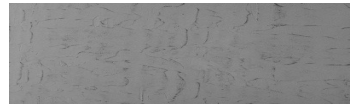

COLOUR DETAILS

Wind texture in Chicago Grey colour

Special concrete effect

Sand texture in Tokyo Graphite colour

Winter texture in Sydney Light colour

Ocean texture in Chicago Grey colour

Desert texture in Tokyo Graphite colour

Snow texture in Sydney Light colour

Cloud texture in Chicago Grey colour

Autumn texture in Chicago Grey and Tokyo Graphite colours

Frost texture in Tokyo Graphite and Sydney Light colours

Wave texture in Chicago Grey colour

Ice texture in Sydney Light colour

Lake texture in Sydney Light colour

Storm texture in Tokyo Graphite and Sydney Light colours

For more information on plasters and paints, go to www.ceresit.en

*The presented colours refer to plasters and paints offered by Ceresit. Due to the use of digital techniques, the presented colours might not represent the original ones, thus they cannot be considered as a reliable colour presentation. We recommend checking the authentic colour samples.

Rock texture in Sydney Light and Tokyo Graphite colours

Rain texture in Tokyo Graphite colour

For more information on plasters and paints, go to
www.ceresit.en

*The presented colours refer to plasters and paints offered by Ceresit. Due to the use of digital techniques, the presented colours might not represent the original ones, thus they cannot be considered as a reliable colour presentation. We recommend checking the authentic colour samples.