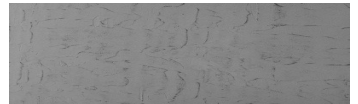

COLOUR DETAILS

Wave texture in Chicago Grey colour

Special concrete effect

Sand texture in Tokyo Graphite colour

Winter texture in Sydney Light colour

Ocean texture in Chicago Grey colour

Desert texture in Tokyo Graphite colour

Snow texture in Sydney Light colour

Cloud texture in Chicago Grey colour

Autumn texture in Chicago Grey and Tokyo Graphite colours

Frost texture in Tokyo Graphite and Sydney Light colours

Wind texture in Chicago Grey colour

Ice texture in Sydney Light colour

Lake texture in Sydney Light colour

Storm texture in Tokyo Graphite and Sydney Light colours

For more information on plasters and paints, go to www.ceresit.en

*The presented colours refer to plasters and paints offered by Ceresit. Due to the use of digital techniques, the presented colours might not represent the original ones, thus they cannot be considered as a reliable colour presentation. We recommend checking the authentic colour samples.

Rock texture in Sydney Light and Tokyo Graphite colours

Rain texture in Tokyo Graphite colour

For more information on plasters and paints, go to
www.ceresit.en

*The presented colours refer to plasters and paints offered by Ceresit. Due to the use of digital techniques, the presented colours might not represent the original ones, thus they cannot be considered as a reliable colour presentation. We recommend checking the authentic colour samples.