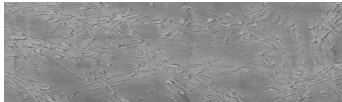

# COLOUR DETAILS

**Wave texture in Chicago Grey colour**

### Special concrete effect

Sand texture in Tokyo Graphite colour

Winter texture in Sydney Light colour

Ocean texture in Chicago Grey colour

Desert texture in Tokyo Graphite colour

Snow texture in Sydney Light colour

Cloud texture in Chicago Grey colour

Autumn texture in Chicago Grey and Tokyo Graphite colours

Frost texture in Tokyo Graphite and Sydney Light colours

Wind texture in Chicago Grey colour

Ice texture in Sydney Light colour

Lake texture in Sydney Light colour

Storm texture in Tokyo Graphite and Sydney Light colours

For more information on plasters and paints, go to [www.ceresit.en](http://www.ceresit.en)

\*The presented colours refer to plasters and paints offered by Ceresit. Due to the use of digital techniques, the presented colours might not represent the original ones, thus they cannot be considered as a reliable colour presentation. We recommend checking the authentic colour samples.