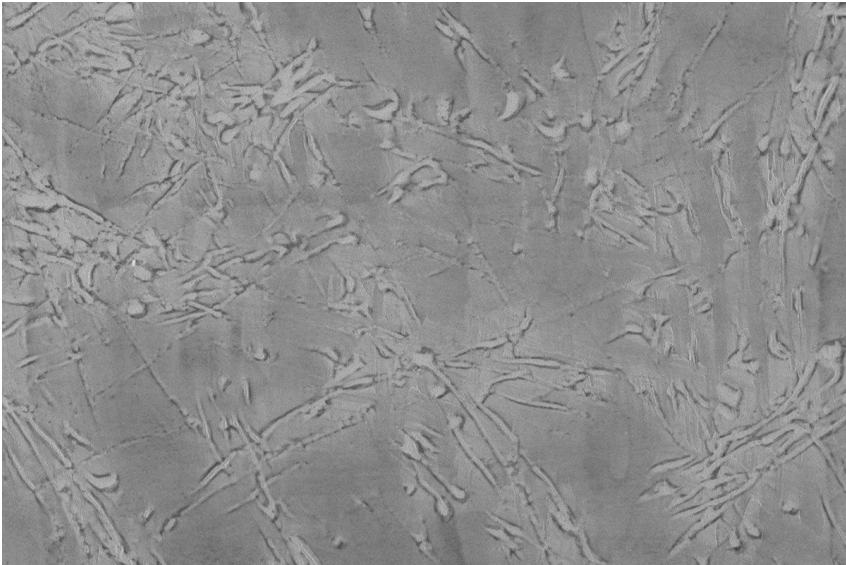

COLOUR DETAILS

**Frost texture in
Tokyo Graphite and
Sydney Light colours**

Special concrete effect

Sand texture in Tokyo Graphite colour

Winter texture in Sydney Light colour

Ocean texture in Chicago Grey colour

Desert texture in Tokyo Graphite colour

Snow texture in Sydney Light colour

Cloud texture in Chicago Grey colour

Autumn texture in Chicago Grey and Tokyo Graphite colours

Wave texture in Chicago Grey colour

Wind texture in Chicago Grey colour

Ice texture in Sydney Light colour

Lake texture in Sydney Light colour

Storm texture in Tokyo Graphite and Sydney Light colours

Rock texture in Sydney Light and Tokyo Graphite colours

Rain texture in Tokyo Graphite colour

For more information on plasters and paints, go to
www.ceresit.en

*The presented colours refer to plasters and paints offered by Ceresit. Due to the use of digital techniques, the presented colours might not represent the original ones, thus they cannot be considered as a reliable colour presentation. We recommend checking the authentic colour samples.