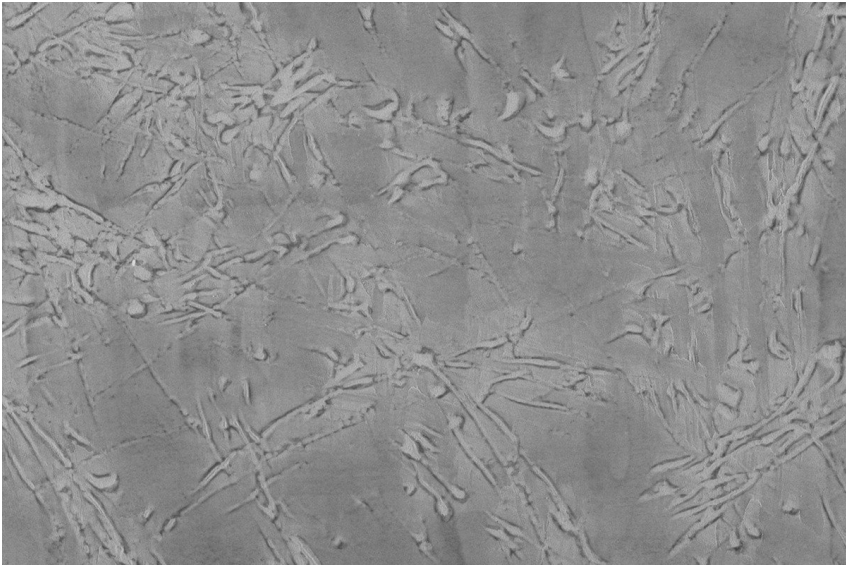

COLOUR DETAILS

**Frost texture in
Tokyo Graphite and
Sydney Light colours**

Special concrete effect

Sand texture in Tokyo Graphite colour

Winter texture in Sydney Light colour

Ocean texture in Chicago Grey colour

Desert texture in Tokyo Graphite colour

Snow texture in Sydney Light colour

Cloud texture in Chicago Grey colour

Autumn texture in Chicago Grey and
Tokyo Graphite colours

Wave texture in Chicago Grey colour

Wind texture in Chicago Grey colour

Ice texture in Sydney Light colour

Lake texture in Sydney Light colour

Storm texture in Tokyo Graphite and Sydney Light colours

Rock texture in Sydney Light and Tokyo Graphite colours

Rain texture in Tokyo Graphite colour

For more information on plasters and paints, go to
www.ceresit.en

*The presented colours refer to plasters and paints offered by Ceresit. Due to the use of digital techniques, the presented colours might not represent the original ones, thus they cannot be considered as a reliable colour presentation. We recommend checking the authentic colour samples.