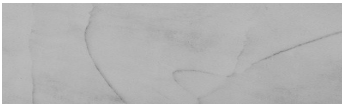

COLOUR DETAILS

**Frost texture in
Tokyo Graphite and
Sydney Light colours**

Special concrete effect

Sand texture in Tokyo Graphite colour

Winter texture in Sydney Light colour

Ocean texture in Chicago Grey colour

Desert texture in Tokyo Graphite colour

Snow texture in Sydney Light colour

Cloud texture in Chicago Grey colour

Autumn texture in Chicago Grey and
Tokyo Graphite colours

Wave texture in Chicago Grey colour

Wind texture in Chicago Grey colour

Ice texture in Sydney Light colour

Lake texture in Sydney Light colour

Storm texture in Tokyo Graphite and Sydney Light colours

Rock texture in Sydney Light and Tokyo Graphite colours