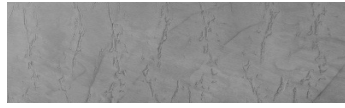

COLOUR DETAILS

**Frost texture in
Tokyo Graphite and
Sydney Light colours**

Special concrete effect

Sand texture in Tokyo Graphite colour

Winter texture in Sydney Light colour

Ocean texture in Chicago Grey colour

Wind texture in Chicago Grey colour

Ice texture in Sydney Light colour

Lake texture in Sydney Light colour

Storm texture in Tokyo Graphite and Sydney Light colours

Rock texture in Sydney Light and Tokyo Graphite colours

Rain texture in Tokyo Graphite colour

For more information on plasters and paints, go to
www.ceresit.en

*The presented colours refer to plasters and paints offered by Ceresit. Due to the use of digital techniques, the presented colours might not represent the original ones, thus they cannot be considered as a reliable colour presentation. We recommend checking the authentic colour samples.