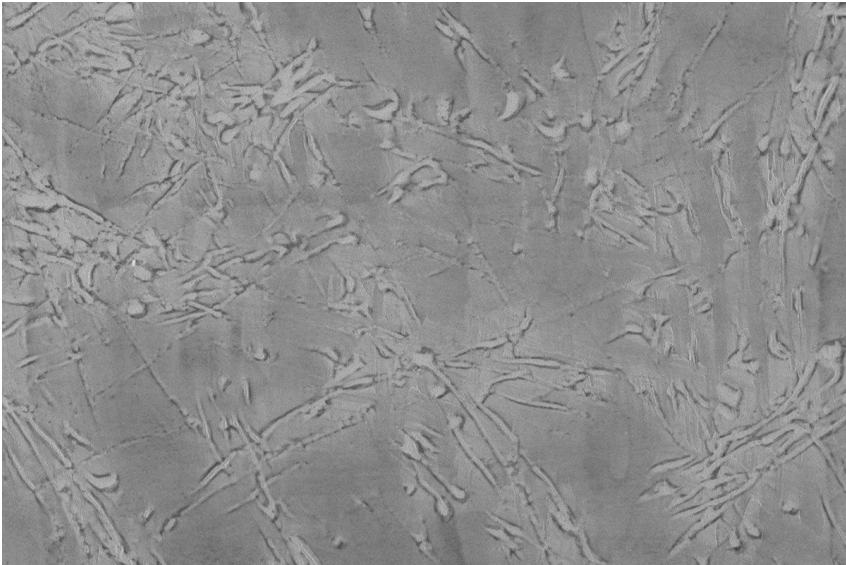

# COLOUR DETAILS

**Frost texture in  
Tokyo Graphite and  
Sydney Light colours**

### Special concrete effect

Sand texture in Tokyo Graphite colour

Winter texture in Sydney Light colour

Ocean texture in Chicago Grey colour

Desert texture in Tokyo Graphite colour

Snow texture in Sydney Light colour

Cloud texture in Chicago Grey colour

Autumn texture in Chicago Grey and  
Tokyo Graphite colours

Wave texture in Chicago Grey colour

For more information on plasters and paints, go to  
[www.ceresit.en](http://www.ceresit.en)

Wind texture in Chicago Grey colour

Ice texture in Sydney Light colour

Lake texture in Sydney Light colour

Storm texture in Tokyo Graphite and Sydney Light colours

Rock texture in Sydney Light and Tokyo Graphite colours