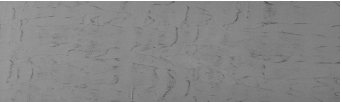

COLOUR DETAILS

Autumn texture in Chicago Grey and Tokyo Graphite colours

Special concrete effect

Sand texture in Tokyo Graphite colour

Winter texture in Sydney Light colour

Ocean texture in Chicago Grey colour

Desert texture in Tokyo Graphite colour

Snow texture in Sydney Light colour

Cloud texture in Chicago Grey colour

Frost texture in Tokyo Graphite and Sydney Light colours

Wave texture in Chicago Grey colour

Wind texture in Chicago Grey colour

Ice texture in Sydney Light colour

Lake texture in Sydney Light colour

Storm texture in Tokyo Graphite and Sydney Light colours

Rock texture in Sydney Light and Tokyo Graphite colours