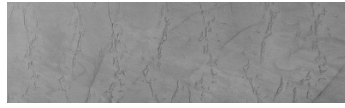

COLOUR DETAILS

Autumn texture in Chicago Grey and Tokyo Graphite colours

Special concrete effect

Sand texture in Tokyo Graphite colour

Winter texture in Sydney Light colour

Ocean texture in Chicago Grey colour

Desert texture in Tokyo Graphite colour

Snow texture in Sydney Light colour

Cloud texture in Chicago Grey colour

Frost texture in Tokyo Graphite and Sydney Light colours

Wave texture in Chicago Grey colour

Wind texture in Chicago Grey colour

Ice texture in Sydney Light colour

Lake texture in Sydney Light colour

Storm texture in Tokyo Graphite and Sydney Light colours

Rock texture in Sydney Light and Tokyo Graphite colours

Rain texture in Tokyo Graphite colour

For more information on plasters and paints, go to
www.ceresit.en

*The presented colours refer to plasters and paints offered by Ceresit. Due to the use of digital techniques, the presented colours might not represent the original ones, thus they cannot be considered as a reliable colour presentation. We recommend checking the authentic colour samples.