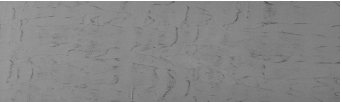

# COLOUR DETAILS

**Autumn texture in Chicago Grey and Tokyo Graphite colours**

### Special concrete effect

Sand texture in Tokyo Graphite colour

Winter texture in Sydney Light colour

Ocean texture in Chicago Grey colour

Desert texture in Tokyo Graphite colour

Snow texture in Sydney Light colour

Cloud texture in Chicago Grey colour

Frost texture in Tokyo Graphite and Sydney Light colours

Wave texture in Chicago Grey colour

For more information on plasters and paints, go to [www.ceresit.en](http://www.ceresit.en)

\*The presented colours refer to plasters and paints offered by Ceresit. Due to the use of digital techniques, the presented colours might not represent the original ones, thus they cannot be considered as a reliable colour presentation. We recommend checking the authentic colour samples.