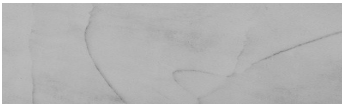

COLOUR DETAILS

Autumn texture in Chicago Grey and Tokyo Graphite colours

Special concrete effect

Sand texture in Tokyo Graphite colour

Winter texture in Sydney Light colour

Ocean texture in Chicago Grey colour

Desert texture in Tokyo Graphite colour

Snow texture in Sydney Light colour

Cloud texture in Chicago Grey colour

Frost texture in Tokyo Graphite and Sydney Light colours

Wave texture in Chicago Grey colour

Wind texture in Chicago Grey colour

Ice texture in Sydney Light colour

Lake texture in Sydney Light colour

Storm texture in Tokyo Graphite and Sydney Light colours

Rock texture in Sydney Light and Tokyo Graphite colours