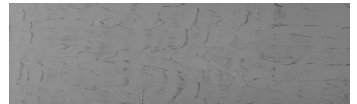

COLOUR DETAILS

Cloud texture in Chicago Grey colour

Special concrete effect

Sand texture in Tokyo Graphite colour

Winter texture in Sydney Light colour

Ocean texture in Chicago Grey colour

Desert texture in Tokyo Graphite colour

Snow texture in Sydney Light colour

Autumn texture in Chicago Grey and Tokyo Graphite colours

Frost texture in Tokyo Graphite and Sydney Light colours

Wave texture in Chicago Grey colour

Wind texture in Chicago Grey colour

Ice texture in Sydney Light colour

Lake texture in Sydney Light colour

Storm texture in Tokyo Graphite and Sydney Light colours

For more information on plasters and paints, go to www.ceresit.en

*The presented colours refer to plasters and paints offered by Ceresit. Due to the use of digital techniques, the presented colours might not represent the original ones, thus they cannot be considered as a reliable colour presentation. We recommend checking the authentic colour samples.

Rock texture in Sydney Light and Tokyo Graphite colours

Rain texture in Tokyo Graphite colour

For more information on plasters and paints, go to
www.ceresit.en

*The presented colours refer to plasters and paints offered by Ceresit. Due to the use of digital techniques, the presented colours might not represent the original ones, thus they cannot be considered as a reliable colour presentation. We recommend checking the authentic colour samples.