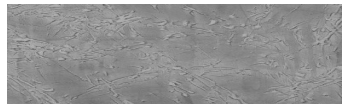

COLOUR DETAILS

Cloud texture in Chicago Grey colour

Special concrete effect

Sand texture in Tokyo Graphite colour

Winter texture in Sydney Light colour

Ocean texture in Chicago Grey colour

Desert texture in Tokyo Graphite colour

Snow texture in Sydney Light colour

Autumn texture in Chicago Grey and Tokyo Graphite colours

Frost texture in Tokyo Graphite and Sydney Light colours

Wave texture in Chicago Grey colour

Wind texture in Chicago Grey colour

Ice texture in Sydney Light colour

Lake texture in Sydney Light colour

Storm texture in Tokyo Graphite and Sydney Light colours

For more information on plasters and paints, go to www.ceresit.en

*The presented colours refer to plasters and paints offered by Ceresit. Due to the use of digital techniques, the presented colours might not represent the original ones, thus they cannot be considered as a reliable colour presentation. We recommend checking the authentic colour samples.

Rock texture in Sydney Light and Tokyo Graphite colours

Rain texture in Tokyo Graphite colour

For more information on plasters and paints, go to
www.ceresit.en

*The presented colours refer to plasters and paints offered by Ceresit. Due to the use of digital techniques, the presented colours might not represent the original ones, thus they cannot be considered as a reliable colour presentation. We recommend checking the authentic colour samples.