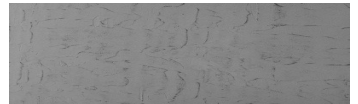

COLOUR DETAILS

Cloud texture in Chicago Grey colour

Special concrete effect

Sand texture in Tokyo Graphite colour

Winter texture in Sydney Light colour

Ocean texture in Chicago Grey colour

Desert texture in Tokyo Graphite colour

Snow texture in Sydney Light colour

Autumn texture in Chicago Grey and Tokyo Graphite colours

Frost texture in Tokyo Graphite and Sydney Light colours

Wave texture in Chicago Grey colour

Wind texture in Chicago Grey colour

Ice texture in Sydney Light colour

Lake texture in Sydney Light colour

Storm texture in Tokyo Graphite and Sydney Light colours

For more information on plasters and paints, go to www.ceresit.en

*The presented colours refer to plasters and paints offered by Ceresit. Due to the use of digital techniques, the presented colours might not represent the original ones, thus they cannot be considered as a reliable colour presentation. We recommend checking the authentic colour samples.

Rock texture in Sydney Light and Tokyo Graphite colours

Rain texture in Tokyo Graphite colour

For more information on plasters and paints, go to
www.ceresit.en

*The presented colours refer to plasters and paints offered by Ceresit. Due to the use of digital techniques, the presented colours might not represent the original ones, thus they cannot be considered as a reliable colour presentation. We recommend checking the authentic colour samples.