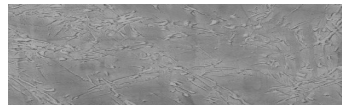

# COLOUR DETAILS

**Cloud texture in Chicago Grey colour**

## Special concrete effect

Sand texture in Tokyo Graphite colour

Winter texture in Sydney Light colour

Ocean texture in Chicago Grey colour

Desert texture in Tokyo Graphite colour

Snow texture in Sydney Light colour

Autumn texture in Chicago Grey and Tokyo Graphite colours

Frost texture in Tokyo Graphite and Sydney Light colours

Wave texture in Chicago Grey colour

Wind texture in Chicago Grey colour

Ice texture in Sydney Light colour

Lake texture in Sydney Light colour

Storm texture in Tokyo Graphite and Sydney Light colours

For more information on plasters and paints, go to [www.ceresit.en](http://www.ceresit.en)

\*The presented colours refer to plasters and paints offered by Ceresit. Due to the use of digital techniques, the presented colours might not represent the original ones, thus they cannot be considered as a reliable colour presentation. We recommend checking the authentic colour samples.