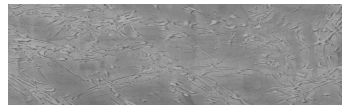

COLOUR DETAILS

Cloud texture in Chicago Grey colour

Special concrete effect

Sand texture in Tokyo Graphite colour

Winter texture in Sydney Light colour

Ocean texture in Chicago Grey colour

Desert texture in Tokyo Graphite colour

Snow texture in Sydney Light colour

Autumn texture in Chicago Grey and Tokyo Graphite colours

Frost texture in Tokyo Graphite and Sydney Light colours

Wave texture in Chicago Grey colour

Wind texture in Chicago Grey colour

Ice texture in Sydney Light colour

Lake texture in Sydney Light colour

Storm texture in Tokyo Graphite and Sydney Light colours

For more information on plasters and paints, go to www.ceresit.en

*The presented colours refer to plasters and paints offered by Ceresit. Due to the use of digital techniques, the presented colours might not represent the original ones, thus they cannot be considered as a reliable colour presentation. We recommend checking the authentic colour samples.

Rock texture in Sydney Light and Tokyo Graphite colours

Rain texture in Tokyo Graphite colour

For more information on plasters and paints, go to
www.ceresit.en

*The presented colours refer to plasters and paints offered by Ceresit. Due to the use of digital techniques, the presented colours might not represent the original ones, thus they cannot be considered as a reliable colour presentation. We recommend checking the authentic colour samples.