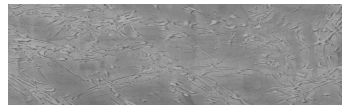

COLOUR DETAILS

**Snow texture in
Sydney Light colour**

Special concrete effect

Sand texture in Tokyo Graphite colour

Winter texture in Sydney Light colour

Ocean texture in Chicago Grey colour

Desert texture in Tokyo Graphite colour

Cloud texture in Chicago Grey colour

Autumn texture in Chicago Grey and Tokyo Graphite colours

Frost texture in Tokyo Graphite and Sydney Light colours

Wave texture in Chicago Grey colour

Wind texture in Chicago Grey colour

Ice texture in Sydney Light colour

Lake texture in Sydney Light colour

Storm texture in Tokyo Graphite and Sydney Light colours

For more information on plasters and paints, go to
www.ceresit.en

*The presented colours refer to plasters and paints offered by Ceresit. Due to the use of digital techniques, the presented colours might not represent the original ones, thus they cannot be considered as a reliable colour presentation. We recommend checking the authentic colour samples.

Rock texture in Sydney Light and Tokyo Graphite colours

Rain texture in Tokyo Graphite colour

For more information on plasters and paints, go to
www.ceresit.en

*The presented colours refer to plasters and paints offered by Ceresit. Due to the use of digital techniques, the presented colours might not represent the original ones, thus they cannot be considered as a reliable colour presentation. We recommend checking the authentic colour samples.