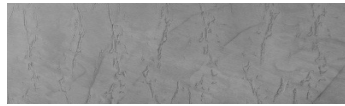

## Special concrete effect

Sand texture in Tokyo Graphite colour

Winter texture in Sydney Light colour

Ocean texture in Chicago Grey colour

Desert texture in Tokyo Graphite colour

Cloud texture in Chicago Grey colour

Autumn texture in Chicago Grey and Tokyo Graphite colours

Frost texture in Tokyo Graphite and Sydney Light colours

Wave texture in Chicago Grey colour

Wind texture in Chicago Grey colour

Ice texture in Sydney Light colour

Lake texture in Sydney Light colour

Storm texture in Tokyo Graphite and Sydney Light colours

For more information on plasters and paints, go to  
[www.ceresit.en](http://www.ceresit.en)

\*The presented colours refer to plasters and paints offered by Ceresit. Due to the use of digital techniques, the presented colours might not represent the original ones, thus they cannot be considered as a reliable colour presentation. We recommend checking the authentic colour samples.

Rock texture in Sydney Light and Tokyo Graphite colours

Rain texture in Tokyo Graphite colour

For more information on plasters and paints, go to  
[www.ceresit.en](http://www.ceresit.en)

\*The presented colours refer to plasters and paints offered by Ceresit. Due to the use of digital techniques, the presented colours might not represent the original ones, thus they cannot be considered as a reliable colour presentation. We recommend checking the authentic colour samples.