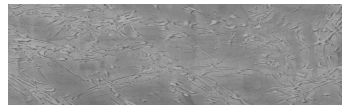

# COLOUR DETAILS

**Snow texture in  
Sydney Light colour**

## Special concrete effect

Sand texture in Tokyo Graphite colour

Winter texture in Sydney Light colour

Ocean texture in Chicago Grey colour

Desert texture in Tokyo Graphite colour

Cloud texture in Chicago Grey colour

Autumn texture in Chicago Grey and Tokyo Graphite colours

Frost texture in Tokyo Graphite and Sydney Light colours

Wave texture in Chicago Grey colour

Wind texture in Chicago Grey colour

Ice texture in Sydney Light colour

Lake texture in Sydney Light colour

Storm texture in Tokyo Graphite and Sydney Light colours

For more information on plasters and paints, go to  
[www.ceresit.en](http://www.ceresit.en)

\*The presented colours refer to plasters and paints offered by Ceresit. Due to the use of digital techniques, the presented colours might not represent the original ones, thus they cannot be considered as a reliable colour presentation. We recommend checking the authentic colour samples.