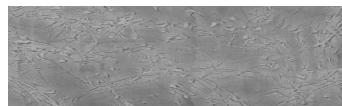

# COLOUR DETAILS

**Snow texture in  
Sydney Light colour**

## Special concrete effect

Sand texture in Tokyo Graphite colour

Winter texture in Sydney Light colour

Ocean texture in Chicago Grey colour

Desert texture in Tokyo Graphite colour

Cloud texture in Chicago Grey colour

Autumn texture in Chicago Grey and  
Tokyo Graphite colours

Frost texture in Tokyo Graphite and  
Sydney Light colours

Wave texture in Chicago Grey colour

Wind texture in Chicago Grey colour

Ice texture in Sydney Light colour

Lake texture in Sydney Light colour

Storm texture in Tokyo Graphite and  
Sydney Light colours

For more information on plasters and paints, go to  
[www.ceresit.en](http://www.ceresit.en)

\*The presented colours refer to plasters and paints offered by Ceresit. Due to the use of digital techniques, the presented colours might not represent the original ones, thus they cannot be considered as a reliable colour presentation. We recommend checking the authentic colour samples.