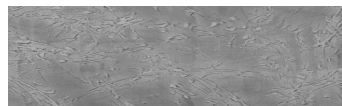

# COLOUR DETAILS

**Snow texture in  
Sydney Light colour**

## Special concrete effect

Sand texture in Tokyo Graphite colour

Winter texture in Sydney Light colour

Ocean texture in Chicago Grey colour

Desert texture in Tokyo Graphite colour

Cloud texture in Chicago Grey colour

Autumn texture in Chicago Grey and Tokyo Graphite colours

Frost texture in Tokyo Graphite and Sydney Light colours

Wave texture in Chicago Grey colour

Wind texture in Chicago Grey colour

Ice texture in Sydney Light colour

Lake texture in Sydney Light colour

Storm texture in Tokyo Graphite and Sydney Light colours

For more information on plasters and paints, go to  
[www.ceresit.en](http://www.ceresit.en)

\*The presented colours refer to plasters and paints offered by Ceresit. Due to the use of digital techniques, the presented colours might not represent the original ones, thus they cannot be considered as a reliable colour presentation. We recommend checking the authentic colour samples.