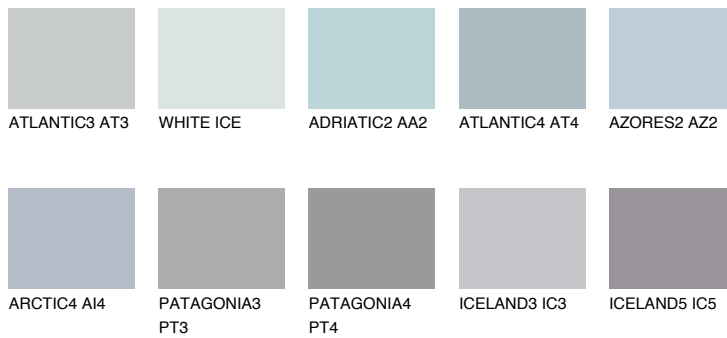

COLOUR DETAILS

ARCTIC3 AI3

54% **TSR** 59%

Matching colours

COLOURS

INTENSE

For more information on plasters and paints, go to www.ceresit.en

*The presented colours refer to plasters and paints offered by Ceresit. Due to the use of digital techniques, the presented colours might not represent the original ones, thus they cannot be considered as a reliable colour presentation. We recommend checking the authentic colour samples.