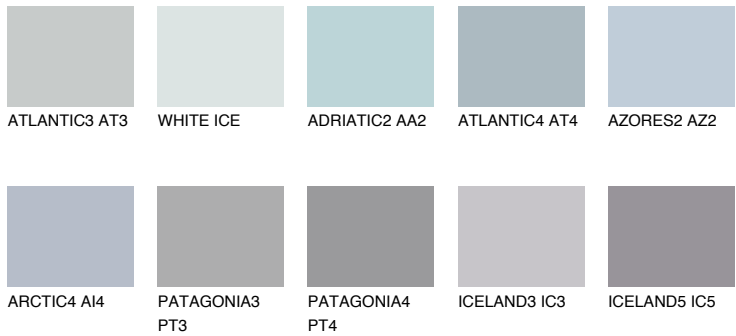

COLOUR DETAILS

ARCTIC3 AI3

54% **TSR** 59%

Matching colours

COLOURS

INTENSE

For more information on plasters and paints, go to www.ceresit.en

*The presented colours refer to plasters and paints offered by Ceresit. Due to the use of digital techniques, the presented colours might not represent the original ones, thus they cannot be considered as a reliable colour presentation. We recommend checking the authentic colour samples.