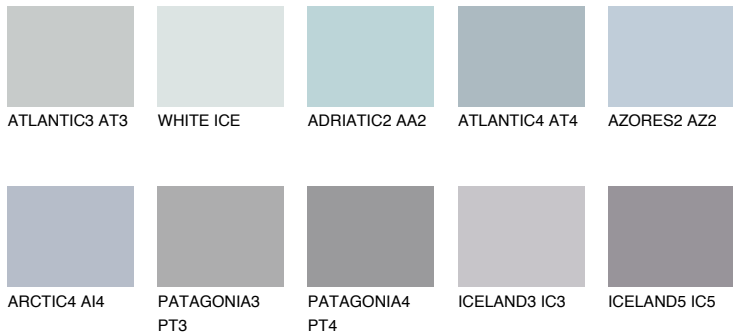

COLOUR DETAILS

ARCTIC3 AI3

54% **TSR** 59%

Matching colours

COLOURS

INTENSE

For more information on plasters and paints, go to www.ceresit.en

*The presented colours refer to plasters and paints offered by Ceresit. Due to the use of digital techniques, the presented colours might not represent the original ones, thus they cannot be considered as a reliable colour presentation. We recommend checking the authentic colour samples.