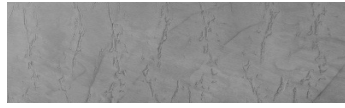

### Special concrete effect

Sand texture in Tokyo Graphite colour

Winter texture in Sydney Light colour

Ocean texture in Chicago Grey colour

Snow texture in Sydney Light colour

Cloud texture in Chicago Grey colour

Autumn texture in Chicago Grey and Tokyo Graphite colours

Frost texture in Tokyo Graphite and Sydney Light colours

Wave texture in Chicago Grey colour

For more information on plasters and paints, go to [www.ceresit.en](http://www.ceresit.en)

Wind texture in Chicago Grey colour

Ice texture in Sydney Light colour

Lake texture in Sydney Light colour

Storm texture in Tokyo Graphite and Sydney Light colours

Rock texture in Sydney Light and Tokyo Graphite colours