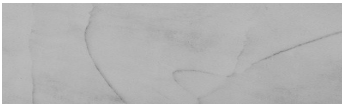

COLOUR DETAILS

Desert texture in Tokyo Graphite colour

Special concrete effect

Sand texture in Tokyo Graphite colour

Winter texture in Sydney Light colour

Ocean texture in Chicago Grey colour

Snow texture in Sydney Light colour

Cloud texture in Chicago Grey colour

Autumn texture in Chicago Grey and Tokyo Graphite colours

Frost texture in Tokyo Graphite and Sydney Light colours

Wave texture in Chicago Grey colour

For more information on plasters and paints, go to www.ceresit.en

Wind texture in Chicago Grey colour

Ice texture in Sydney Light colour

Lake texture in Sydney Light colour

Storm texture in Tokyo Graphite and Sydney Light colours

Rock texture in Sydney Light and Tokyo Graphite colours