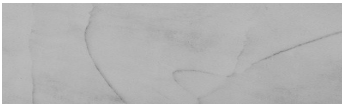

# COLOUR DETAILS

**Desert texture in Tokyo Graphite colour**

### Special concrete effect

Sand texture in Tokyo Graphite colour

Winter texture in Sydney Light colour

Ocean texture in Chicago Grey colour

Snow texture in Sydney Light colour

Cloud texture in Chicago Grey colour

Autumn texture in Chicago Grey and Tokyo Graphite colours

Frost texture in Tokyo Graphite and Sydney Light colours

Wave texture in Chicago Grey colour

For more information on plasters and paints, go to [www.ceresit.en](http://www.ceresit.en)

Wind texture in Chicago Grey colour

Ice texture in Sydney Light colour

Lake texture in Sydney Light colour

Storm texture in Tokyo Graphite and Sydney Light colours

Rock texture in Sydney Light and Tokyo Graphite colours