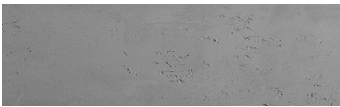

COLOUR DETAILS

**Desert texture in
Tokyo Graphite
colour**

Special concrete effect

Sand texture in Tokyo Graphite colour

Winter texture in Sydney Light colour

Ocean texture in Chicago Grey colour

Snow texture in Sydney Light colour

Cloud texture in Chicago Grey colour

Autumn texture in Chicago Grey and
Tokyo Graphite colours

Frost texture in Tokyo Graphite and
Sydney Light colours

Wave texture in Chicago Grey colour

For more information on plasters and paints, go to
www.ceresit.en