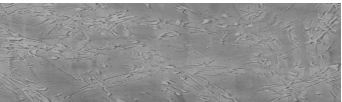

# COLOUR DETAILS

**Desert texture in Tokyo Graphite colour**

### Special concrete effect

Sand texture in Tokyo Graphite colour

Winter texture in Sydney Light colour

Ocean texture in Chicago Grey colour

Snow texture in Sydney Light colour

Cloud texture in Chicago Grey colour

Autumn texture in Chicago Grey and Tokyo Graphite colours

Frost texture in Tokyo Graphite and Sydney Light colours

Wave texture in Chicago Grey colour

For more information on plasters and paints, go to [www.ceresit.en](http://www.ceresit.en)

Wind texture in Chicago Grey colour

Ice texture in Sydney Light colour

Lake texture in Sydney Light colour

Storm texture in Tokyo Graphite and Sydney Light colours

Rock texture in Sydney Light and Tokyo Graphite colours