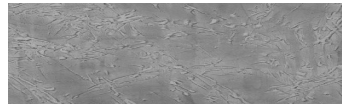

COLOUR DETAILS

**Desert texture in
Tokyo Graphite
colour**

Special concrete effect

Sand texture in Tokyo Graphite colour

Winter texture in Sydney Light colour

Ocean texture in Chicago Grey colour

Snow texture in Sydney Light colour

Cloud texture in Chicago Grey colour

Autumn texture in Chicago Grey and
Tokyo Graphite colours

Frost texture in Tokyo Graphite and
Sydney Light colours

Wave texture in Chicago Grey colour

For more information on plasters and paints, go to
www.ceresit.en

Wind texture in Chicago Grey colour

Ice texture in Sydney Light colour

Lake texture in Sydney Light colour

Storm texture in Tokyo Graphite and Sydney Light colours

Rock texture in Sydney Light and Tokyo Graphite colours