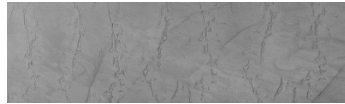

COLOUR DETAILS

Desert texture in Tokyo Graphite colour

Special concrete effect

Sand texture in Tokyo Graphite colour

Winter texture in Sydney Light colour

Ocean texture in Chicago Grey colour

Snow texture in Sydney Light colour

Cloud texture in Chicago Grey colour

Autumn texture in Chicago Grey and Tokyo Graphite colours

Frost texture in Tokyo Graphite and Sydney Light colours

Wave texture in Chicago Grey colour

For more information on plasters and paints, go to www.ceresit.en

Wind texture in Chicago Grey colour

Ice texture in Sydney Light colour

Lake texture in Sydney Light colour

Storm texture in Tokyo Graphite and Sydney Light colours

Rock texture in Sydney Light and Tokyo Graphite colours

Rain texture in Tokyo Graphite colour

For more information on plasters and paints, go to
www.ceresit.en

*The presented colours refer to plasters and paints offered by Ceresit. Due to the use of digital techniques, the presented colours might not represent the original ones, thus they cannot be considered as a reliable colour presentation. We recommend checking the authentic colour samples.