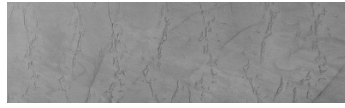

COLOUR DETAILS

Desert texture in Tokyo Graphite colour

Special concrete effect

Sand texture in Tokyo Graphite colour

Winter texture in Sydney Light colour

Ocean texture in Chicago Grey colour

Snow texture in Sydney Light colour

Cloud texture in Chicago Grey colour

Autumn texture in Chicago Grey and Tokyo Graphite colours

Frost texture in Tokyo Graphite and Sydney Light colours

Wave texture in Chicago Grey colour

For more information on plasters and paints, go to www.ceresit.en

Wind texture in Chicago Grey colour

Ice texture in Sydney Light colour

Lake texture in Sydney Light colour

Storm texture in Tokyo Graphite and Sydney Light colours

Rock texture in Sydney Light and Tokyo Graphite colours

Rain texture in Tokyo Graphite colour

For more information on plasters and paints, go to
www.ceresit.en

*The presented colours refer to plasters and paints offered by Ceresit. Due to the use of digital techniques, the presented colours might not represent the original ones, thus they cannot be considered as a reliable colour presentation. We recommend checking the authentic colour samples.