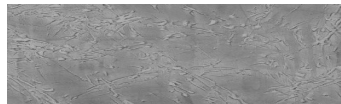

COLOUR DETAILS

Ocean texture in Chicago Grey colour

Special concrete effect

Sand texture in Tokyo Graphite colour

Winter texture in Sydney Light colour

Desert texture in Tokyo Graphite colour

Snow texture in Sydney Light colour

Cloud texture in Chicago Grey colour

Autumn texture in Chicago Grey and Tokyo Graphite colours

Frost texture in Tokyo Graphite and Sydney Light colours

Wave texture in Chicago Grey colour

Wind texture in Chicago Grey colour

Ice texture in Sydney Light colour

Lake texture in Sydney Light colour

Storm texture in Tokyo Graphite and Sydney Light colours

For more information on plasters and paints, go to www.ceresit.en

*The presented colours refer to plasters and paints offered by Ceresit. Due to the use of digital techniques, the presented colours might not represent the original ones, thus they cannot be considered as a reliable colour presentation. We recommend checking the authentic colour samples.

Rock texture in Sydney Light and Tokyo Graphite colours

Rain texture in Tokyo Graphite colour

For more information on plasters and paints, go to
www.ceresit.en

*The presented colours refer to plasters and paints offered by Ceresit. Due to the use of digital techniques, the presented colours might not represent the original ones, thus they cannot be considered as a reliable colour presentation. We recommend checking the authentic colour samples.