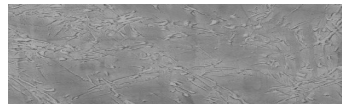

# COLOUR DETAILS

**Ocean texture in Chicago Grey colour**

## Special concrete effect

Sand texture in Tokyo Graphite colour

Winter texture in Sydney Light colour

Desert texture in Tokyo Graphite colour

Snow texture in Sydney Light colour

Cloud texture in Chicago Grey colour

Autumn texture in Chicago Grey and Tokyo Graphite colours

Frost texture in Tokyo Graphite and Sydney Light colours

Wave texture in Chicago Grey colour

Wind texture in Chicago Grey colour

Ice texture in Sydney Light colour

Lake texture in Sydney Light colour

Storm texture in Tokyo Graphite and Sydney Light colours

For more information on plasters and paints, go to [www.ceresit.en](http://www.ceresit.en)

\*The presented colours refer to plasters and paints offered by Ceresit. Due to the use of digital techniques, the presented colours might not represent the original ones, thus they cannot be considered as a reliable colour presentation. We recommend checking the authentic colour samples.