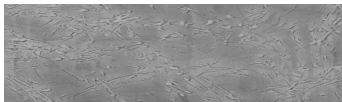

# COLOUR DETAILS

**Ocean texture in Chicago Grey colour**

### Special concrete effect

Sand texture in Tokyo Graphite colour

Winter texture in Sydney Light colour

Desert texture in Tokyo Graphite colour

Snow texture in Sydney Light colour

Cloud texture in Chicago Grey colour

Autumn texture in Chicago Grey and Tokyo Graphite colours

Frost texture in Tokyo Graphite and Sydney Light colours

Wave texture in Chicago Grey colour

Wind texture in Chicago Grey colour

Ice texture in Sydney Light colour

Lake texture in Sydney Light colour

Storm texture in Tokyo Graphite and Sydney Light colours

For more information on plasters and paints, go to [www.ceresit.en](http://www.ceresit.en)

\*The presented colours refer to plasters and paints offered by Ceresit. Due to the use of digital techniques, the presented colours might not represent the original ones, thus they cannot be considered as a reliable colour presentation. We recommend checking the authentic colour samples.