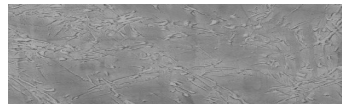

# COLOUR DETAILS

**Winter texture in  
Sydney Light colour**

## Special concrete effect

Sand texture in Tokyo Graphite colour

Ocean texture in Chicago Grey colour

Desert texture in Tokyo Graphite colour

Snow texture in Sydney Light colour

Cloud texture in Chicago Grey colour

Autumn texture in Chicago Grey and  
Tokyo Graphite colours

Frost texture in Tokyo Graphite and  
Sydney Light colours

Wave texture in Chicago Grey colour

Wind texture in Chicago Grey colour

Ice texture in Sydney Light colour

Lake texture in Sydney Light colour

Storm texture in Tokyo Graphite and  
Sydney Light colours

For more information on plasters and paints, go to  
[www.ceresit.en](http://www.ceresit.en)

\*The presented colours refer to plasters and paints offered by Ceresit. Due to the use of digital techniques, the presented colours might not represent the original ones, thus they cannot be considered as a reliable colour presentation. We recommend checking the authentic colour samples.