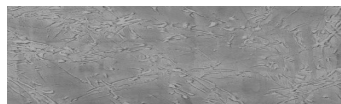

COLOUR DETAILS

**Winter texture in
Sydney Light colour**

Special concrete effect

Sand texture in Tokyo Graphite colour

Ocean texture in Chicago Grey colour

Desert texture in Tokyo Graphite colour

Snow texture in Sydney Light colour

Cloud texture in Chicago Grey colour

Autumn texture in Chicago Grey and
Tokyo Graphite colours

Frost texture in Tokyo Graphite and
Sydney Light colours

Wave texture in Chicago Grey colour

Wind texture in Chicago Grey colour

Ice texture in Sydney Light colour

Lake texture in Sydney Light colour

Storm texture in Tokyo Graphite and
Sydney Light colours

For more information on plasters and paints, go to
www.ceresit.en

*The presented colours refer to plasters and paints offered by Ceresit. Due to the use of digital techniques, the presented colours might not represent the original ones, thus they cannot be considered as a reliable colour presentation. We recommend checking the authentic colour samples.

Rock texture in Sydney Light and Tokyo Graphite colours

Rain texture in Tokyo Graphite colour

For more information on plasters and paints, go to
www.ceresit.en

*The presented colours refer to plasters and paints offered by Ceresit. Due to the use of digital techniques, the presented colours might not represent the original ones, thus they cannot be considered as a reliable colour presentation. We recommend checking the authentic colour samples.