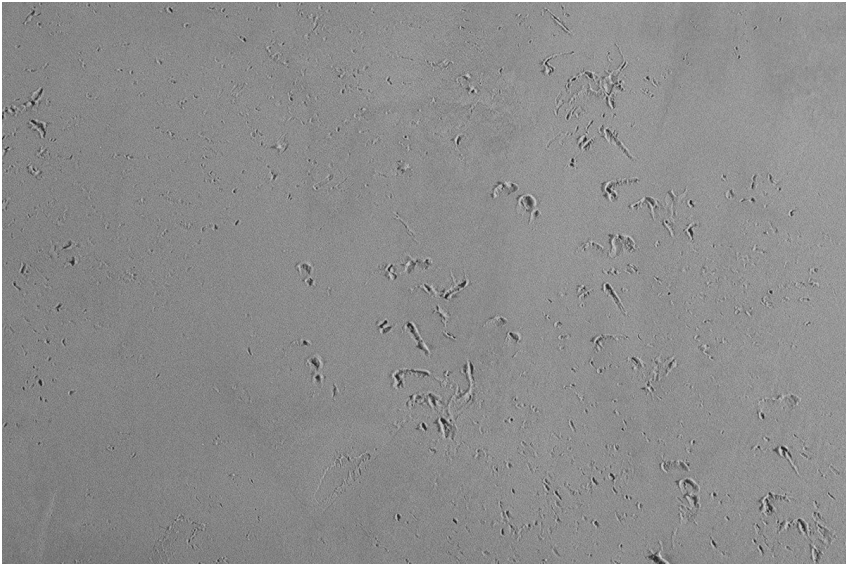

COLOUR DETAILS

Sand texture in Tokyo Graphite colour

Special concrete effect

Winter texture in Sydney Light colour

Ocean texture in Chicago Grey colour

Desert texture in Tokyo Graphite colour

Snow texture in Sydney Light colour

Cloud texture in Chicago Grey colour

Autumn texture in Chicago Grey and Tokyo Graphite colours

Frost texture in Tokyo Graphite and Sydney Light colours

Wave texture in Chicago Grey colour

For more information on plasters and paints, go to www.ceresit.en

Wind texture in Chicago Grey colour

Ice texture in Sydney Light colour

Lake texture in Sydney Light colour

Storm texture in Tokyo Graphite and Sydney Light colours

Rock texture in Sydney Light and Tokyo Graphite colours

Rain texture in Tokyo Graphite colour

For more information on plasters and paints, go to
www.ceresit.en

*The presented colours refer to plasters and paints offered by Ceresit. Due to the use of digital techniques, the presented colours might not represent the original ones, thus they cannot be considered as a reliable colour presentation. We recommend checking the authentic colour samples.