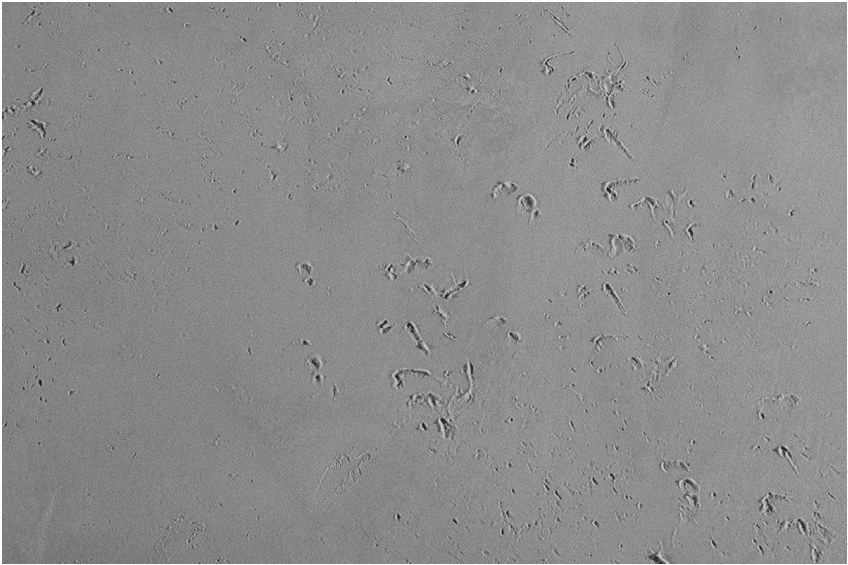

# COLOUR DETAILS

**Sand texture in Tokyo Graphite colour**

### Special concrete effect

Winter texture in Sydney Light colour

Ocean texture in Chicago Grey colour

Desert texture in Tokyo Graphite colour

Snow texture in Sydney Light colour

Cloud texture in Chicago Grey colour

Autumn texture in Chicago Grey and Tokyo Graphite colours

Frost texture in Tokyo Graphite and Sydney Light colours

Wave texture in Chicago Grey colour

For more information on plasters and paints, go to [www.ceresit.en](http://www.ceresit.en)

Wind texture in Chicago Grey colour

Ice texture in Sydney Light colour

Lake texture in Sydney Light colour

Storm texture in Tokyo Graphite and Sydney Light colours

Rock texture in Sydney Light and Tokyo Graphite colours