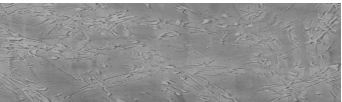

# COLOUR DETAILS

**Sand texture in Tokyo Graphite colour**

### Special concrete effect

Winter texture in Sydney Light colour

Ocean texture in Chicago Grey colour

Desert texture in Tokyo Graphite colour

Snow texture in Sydney Light colour

Cloud texture in Chicago Grey colour

Autumn texture in Chicago Grey and Tokyo Graphite colours

Frost texture in Tokyo Graphite and Sydney Light colours

Wave texture in Chicago Grey colour

For more information on plasters and paints, go to [www.ceresit.en](http://www.ceresit.en)

Wind texture in Chicago Grey colour

Ice texture in Sydney Light colour

Lake texture in Sydney Light colour

Storm texture in Tokyo Graphite and Sydney Light colours

Rock texture in Sydney Light and Tokyo Graphite colours