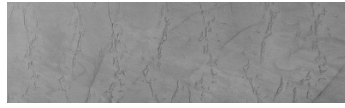

COLOUR DETAILS

Sand texture in Tokyo Graphite colour

Special concrete effect

Winter texture in Sydney Light colour

Ocean texture in Chicago Grey colour

Desert texture in Tokyo Graphite colour

Snow texture in Sydney Light colour

Cloud texture in Chicago Grey colour

Autumn texture in Chicago Grey and Tokyo Graphite colours

Frost texture in Tokyo Graphite and Sydney Light colours

Wave texture in Chicago Grey colour

For more information on plasters and paints, go to www.ceresit.en

Wind texture in Chicago Grey colour

Ice texture in Sydney Light colour

Lake texture in Sydney Light colour

Storm texture in Tokyo Graphite and Sydney Light colours

Rock texture in Sydney Light and Tokyo Graphite colours

Rain texture in Tokyo Graphite colour

For more information on plasters and paints, go to
www.ceresit.en

*The presented colours refer to plasters and paints offered by Ceresit. Due to the use of digital techniques, the presented colours might not represent the original ones, thus they cannot be considered as a reliable colour presentation. We recommend checking the authentic colour samples.