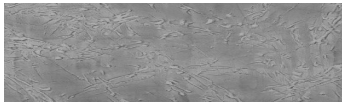

# COLOUR DETAILS

**Sand texture in Tokyo Graphite colour**

### Special concrete effect

Winter texture in Sydney Light colour

Ocean texture in Chicago Grey colour

Desert texture in Tokyo Graphite colour

Snow texture in Sydney Light colour

Cloud texture in Chicago Grey colour

Autumn texture in Chicago Grey and Tokyo Graphite colours

Frost texture in Tokyo Graphite and Sydney Light colours

Wave texture in Chicago Grey colour

For more information on plasters and paints, go to [www.ceresit.en](http://www.ceresit.en)

Wind texture in Chicago Grey colour

Ice texture in Sydney Light colour

Lake texture in Sydney Light colour

Storm texture in Tokyo Graphite and Sydney Light colours

Rock texture in Sydney Light and Tokyo Graphite colours