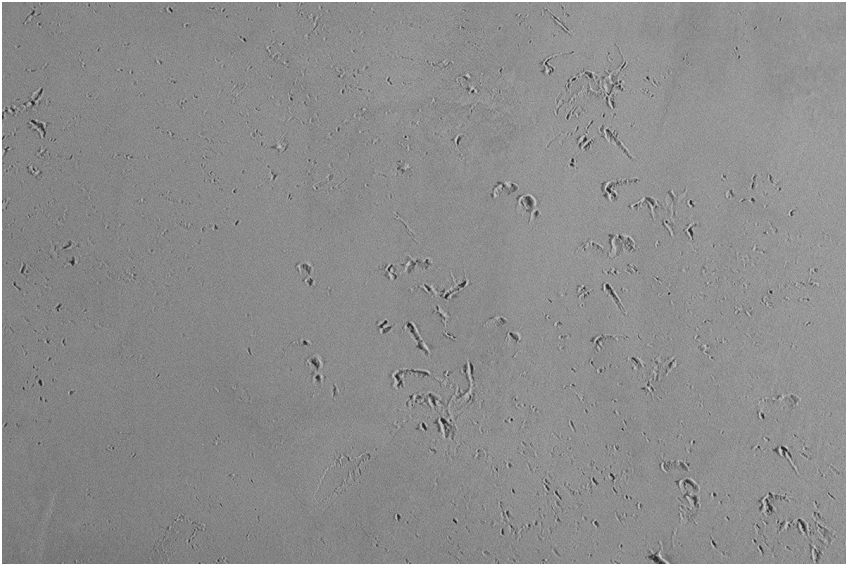

# COLOUR DETAILS

**Sand texture in Tokyo Graphite colour**

### Special concrete effect

Winter texture in Sydney Light colour

Ocean texture in Chicago Grey colour

Desert texture in Tokyo Graphite colour

Snow texture in Sydney Light colour

Cloud texture in Chicago Grey colour

Autumn texture in Chicago Grey and Tokyo Graphite colours

Frost texture in Tokyo Graphite and Sydney Light colours

Wave texture in Chicago Grey colour

For more information on plasters and paints, go to [www.ceresit.en](http://www.ceresit.en)

Wind texture in Chicago Grey colour

Ice texture in Sydney Light colour

Lake texture in Sydney Light colour

Storm texture in Tokyo Graphite and Sydney Light colours

Rock texture in Sydney Light and Tokyo Graphite colours