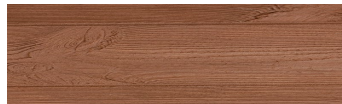

COLOUR DETAILS

DarkBrown

Wood effect

Irish Oak

WhiteBirch

SilverGrey

Bengal Teak

Kongo Wenge

SteelGrey

LightBeige

Norway Pine

AfricaEbony

Iberia Pine

Canada Walnut

For more information on plasters and paints, go to www.ceresit.en

*The presented colours refer to plasters and paints offered by Ceresit. Due to the use of digital techniques, the presented colours might not represent the original ones, thus they cannot be considered as a reliable colour presentation. We recommend checking the authentic colour samples.