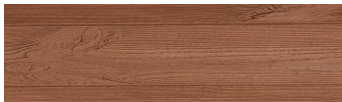

DarkBrown

Wood effect

Irish Oak

WhiteBirch

SilverGrey

Bengal Teak

Kongo Wenge

SteelGrey

LightBeige

Norway Pine

AfricaEbony

Iberia Pine

Canada Walnut

For more information on plasters and paints, go to www.ceresit.en

*The presented colours refer to plasters and paints offered by Ceresit. Due to the use of digital techniques, the presented colours might not represent the original ones, thus they cannot be considered as a reliable colour presentation. We recommend checking the authentic colour samples.