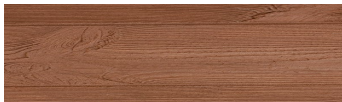

COLOUR DETAILS

DarkBrown

Wood effect

Irish Oak

WhiteBirch

SilverGrey

Bengal Teak

Kongo Wenge

SteelGrey

LightBeige

Norway Pine

AfricaEbony

Iberia Pine

Canada Walnut

For more information on plasters and paints, go to www.ceresit.en

*The presented colours refer to plasters and paints offered by Ceresit. Due to the use of digital techniques, the presented colours might not represent the original ones, thus they cannot be considered as a reliable colour presentation. We recommend checking the authentic colour samples.