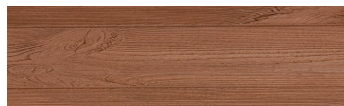

COLOUR DETAILS

Iberia Pine

Wood effect

Irish Oak

White Birch

Silver Grey

Bengal Teak

Kongo Wenge

Steel Grey

Light Beige

Norway Pine

Africa Ebony

Dark Brown

Canada Walnut

For more information on plasters and paints, go to
www.ceresit.en

*The presented colours refer to plasters and paints offered by Ceresit. Due to the use of digital techniques, the presented colours might not represent the original ones, thus they cannot be considered as a reliable colour presentation. We recommend checking the authentic colour samples.