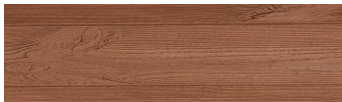

COLOUR DETAILS

Iberia Pine

Wood effect

Irish Oak

WhiteBirch

SilverGrey

Bengal Teak

Kongo Wenge

SteelGrey

LightBeige

Norway Pine

AfricaEbony

DarkBrown

Canada Walnut

For more information on plasters and paints, go to www.ceresit.en

*The presented colours refer to plasters and paints offered by Ceresit. Due to the use of digital techniques, the presented colours might not represent the original ones, thus they cannot be considered as a reliable colour presentation. We recommend checking the authentic colour samples.