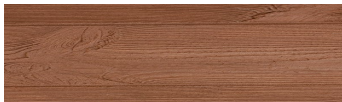

Canada Walnut

For more information on plasters and paints, go to www.ceresit.en