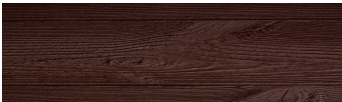

### Wood effect

Irish Oak

WhiteBirch

SilverGrey

Bengal Teak

Kongo Wenge

SteelGrey

LightBeige

Norway Pine

AfricaEbony

DarkBrown

Canada Walnut

For more information on plasters and paints, go to [www.ceresit.en](http://www.ceresit.en)

\*The presented colours refer to plasters and paints offered by Ceresit. Due to the use of digital techniques, the presented colours might not represent the original ones, thus they cannot be considered as a reliable colour presentation. We recommend checking the authentic colour samples.