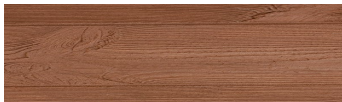

### Wood effect

Irish Oak

WhiteBirch

SilverGrey

Bengal Teak

Kongo Wenge

SteelGrey

LightBeige

Norway Pine

AfricaEbony

DarkBrown

Canada Walnut

For more information on plasters and paints, go to [www.ceresit.en](http://www.ceresit.en)

\*The presented colours refer to plasters and paints offered by Ceresit. Due to the use of digital techniques, the presented colours might not represent the original ones, thus they cannot be considered as a reliable colour presentation. We recommend checking the authentic colour samples.