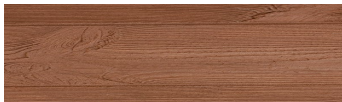

# COLOUR DETAILS

**Africa Ebony**

**Wood effect**

Irish Oak

White Birch

Silver Grey

Bengal Teak

Kongo Wenge

Steel Grey

Light Beige

Norway Pine

Iberia Pine

Dark Brown

Canada Walnut

For more information on plasters and paints, go to [www.ceresit.en](http://www.ceresit.en)

\*The presented colours refer to plasters and paints offered by Ceresit. Due to the use of digital techniques, the presented colours might not represent the original ones, thus they cannot be considered as a reliable colour presentation. We recommend checking the authentic colour samples.