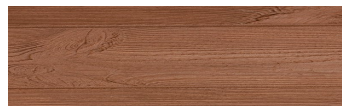

Norway Pine

Wood effect

Irish Oak

White Birch

Silver Grey

Bengal Teak

Kongo Wenge

Steel Grey

Light Beige

Africa Ebony

Iberia Pine

Dark Brown

Canada Walnut

For more information on plasters and paints, go to
www.ceresit.en

*The presented colours refer to plasters and paints offered by Ceresit. Due to the use of digital techniques, the presented colours might not represent the original ones, thus they cannot be considered as a reliable colour presentation. We recommend checking the authentic colour samples.