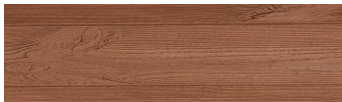

Norway Pine

Wood effect

Irish Oak

White Birch

Silver Grey

Bengal Teak

Kongo Wenge

Steel Grey

Light Beige

Africa Ebony

Iberia Pine

Dark Brown

Canada Walnut

For more information on plasters and paints, go to www.ceresit.en

*The presented colours refer to plasters and paints offered by Ceresit. Due to the use of digital techniques, the presented colours might not represent the original ones, thus they cannot be considered as a reliable colour presentation. We recommend checking the authentic colour samples.