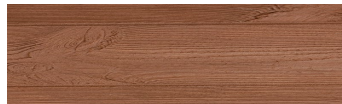

COLOUR DETAILS

Norway Pine

Wood effect

Irish Oak

White Birch

Silver Grey

Bengal Teak

Kongo Wenge

Steel Grey

Light Beige

Africa Ebony

Iberia Pine

Dark Brown

Canada Walnut

For more information on plasters and paints, go to www.ceresit.en

*The presented colours refer to plasters and paints offered by Ceresit. Due to the use of digital techniques, the presented colours might not represent the original ones, thus they cannot be considered as a reliable colour presentation. We recommend checking the authentic colour samples.