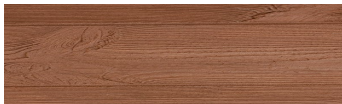

COLOUR DETAILS

Norway Pine

Wood effect

Irish Oak

White Birch

Silver Grey

Bengal Teak

Kongo Wenge

Steel Grey

Light Beige

Africa Ebony

Iberia Pine

Dark Brown

Canada Walnut

For more information on plasters and paints, go to www.ceresit.en

*The presented colours refer to plasters and paints offered by Ceresit. Due to the use of digital techniques, the presented colours might not represent the original ones, thus they cannot be considered as a reliable colour presentation. We recommend checking the authentic colour samples.