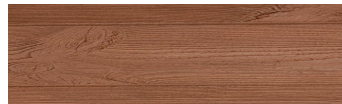

Norway Pine

Wood effect

Irish Oak

White Birch

Silver Grey

Bengal Teak

Kongo Wenge

Steel Grey

Light Beige

Africa Ebony

Iberia Pine

Dark Brown

Canada Walnut

For more information on plasters and paints, go to
www.ceresit.en

*The presented colours refer to plasters and paints offered by Ceresit. Due to the use of digital techniques, the presented colours might not represent the original ones, thus they cannot be considered as a reliable colour presentation. We recommend checking the authentic colour samples.