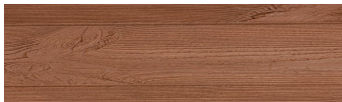

### Wood effect

Irish Oak

White Birch

Silver Grey

Bengal Teak

Kongo Wenge

Steel Grey

Light Beige

Africa Ebony

Iberia Pine

Dark Brown

Canada Walnut

For more information on plasters and paints, go to [www.ceresit.en](http://www.ceresit.en)

\*The presented colours refer to plasters and paints offered by Ceresit. Due to the use of digital techniques, the presented colours might not represent the original ones, thus they cannot be considered as a reliable colour presentation. We recommend checking the authentic colour samples.