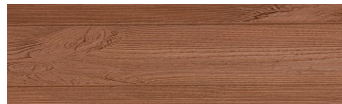

### Wood effect

Irish Oak

White Birch

Silver Grey

Bengal Teak

Kongo Wenge

Steel Grey

Light Beige

Africa Ebony

Iberia Pine

Dark Brown

Canada Walnut

For more information on plasters and paints, go to [www.ceresit.en](http://www.ceresit.en)

\*The presented colours refer to plasters and paints offered by Ceresit. Due to the use of digital techniques, the presented colours might not represent the original ones, thus they cannot be considered as a reliable colour presentation. We recommend checking the authentic colour samples.