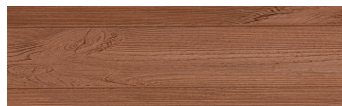

LightBeige

Wood effect

Irish Oak

WhiteBirch

SilverGrey

Bengal Teak

Kongo Wenge

SteelGrey

Norway Pine

AfricaEbony

Iberia Pine

DarkBrown

Canada Walnut

For more information on plasters and paints, go to [www.ceresit.en](http://www.ceresit.en)

\*The presented colours refer to plasters and paints offered by Ceresit. Due to the use of digital techniques, the presented colours might not represent the original ones, thus they cannot be considered as a reliable colour presentation. We recommend checking the authentic colour samples.