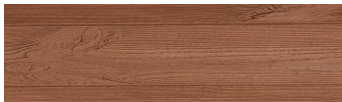

LightBeige

Wood effect

Irish Oak

WhiteBirch

SilverGrey

Bengal Teak

Kongo Wenge

SteelGrey

Norway Pine

AfricaEbony

Iberia Pine

DarkBrown

Canada Walnut

For more information on plasters and paints, go to www.ceresit.en

*The presented colours refer to plasters and paints offered by Ceresit. Due to the use of digital techniques, the presented colours might not represent the original ones, thus they cannot be considered as a reliable colour presentation. We recommend checking the authentic colour samples.