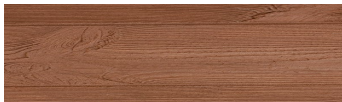

LightBeige

Wood effect

Irish Oak

WhiteBirch

SilverGrey

Bengal Teak

Kongo Wenge

SteelGrey

Norway Pine

AfricaEbony

Iberia Pine

DarkBrown

Canada Walnut

For more information on plasters and paints, go to [www.ceresit.en](http://www.ceresit.en)

\*The presented colours refer to plasters and paints offered by Ceresit. Due to the use of digital techniques, the presented colours might not represent the original ones, thus they cannot be considered as a reliable colour presentation. We recommend checking the authentic colour samples.