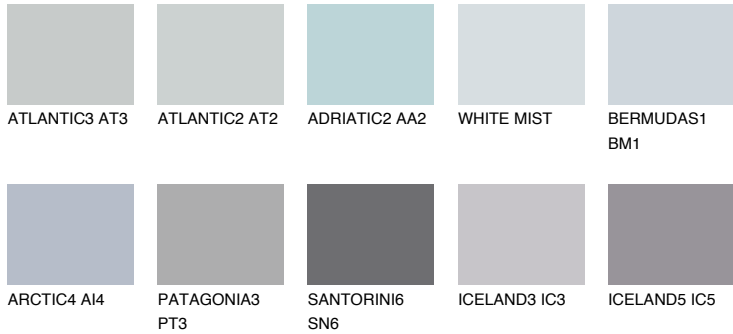

COLOUR DETAILS

ARCTIC2 AI2

63% **TSR** 65%

Matching colours

COLOURS

INTENSE

For more information on plasters and paints, go to www.ceresit.en

*The presented colours refer to plasters and paints offered by Ceresit. Due to the use of digital techniques, the presented colours might not represent the original ones, thus they cannot be considered as a reliable colour presentation. We recommend checking the authentic colour samples.