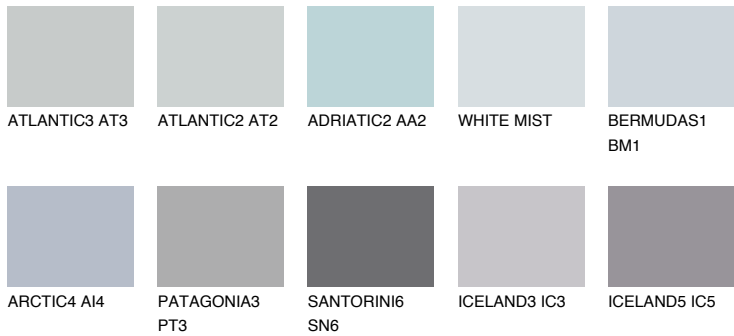

COLOUR DETAILS

ARCTIC2 AI2

63% **TSR** 65%

Matching colours

COLOURS

INTENSE

For more information on plasters and paints, go to www.ceresit.en

*The presented colours refer to plasters and paints offered by Ceresit. Due to the use of digital techniques, the presented colours might not represent the original ones, thus they cannot be considered as a reliable colour presentation. We recommend checking the authentic colour samples.