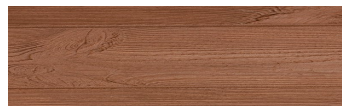

# COLOUR DETAILS

**SteelGrey**

## Wood effect

Irish Oak

WhiteBirch

SilverGrey

Bengal Teak

Kongo Wenge

LightBeige

Norway Pine

AfricaEbony

Iberia Pine

DarkBrown

Canada Walnut

For more information on plasters and paints, go to  
[www.ceresit.en](http://www.ceresit.en)

\*The presented colours refer to plasters and paints offered by Ceresit. Due to the use of digital techniques, the presented colours might not represent the original ones, thus they cannot be considered as a reliable colour presentation. We recommend checking the authentic colour samples.