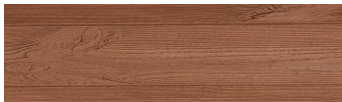

### Wood effect

Irish Oak

WhiteBirch

SilverGrey

Bengal Teak

Kongo Wenge

LightBeige

Norway Pine

AfricaEbony

Iberia Pine

DarkBrown

Canada Walnut

For more information on plasters and paints, go to [www.ceresit.en](http://www.ceresit.en)

\*The presented colours refer to plasters and paints offered by Ceresit. Due to the use of digital techniques, the presented colours might not represent the original ones, thus they cannot be considered as a reliable colour presentation. We recommend checking the authentic colour samples.