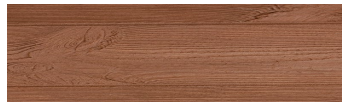

COLOUR DETAILS

SteelGrey

Wood effect

Irish Oak

WhiteBirch

SilverGrey

Bengal Teak

Kongo Wenge

LightBeige

Norway Pine

AfricaEbony

Iberia Pine

DarkBrown

Canada Walnut

For more information on plasters and paints, go to www.ceresit.en

*The presented colours refer to plasters and paints offered by Ceresit. Due to the use of digital techniques, the presented colours might not represent the original ones, thus they cannot be considered as a reliable colour presentation. We recommend checking the authentic colour samples.