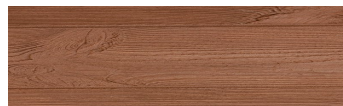

COLOUR DETAILS

SteelGrey

Wood effect

Irish Oak

WhiteBirch

SilverGrey

Bengal Teak

Kongo Wenge

LightBeige

Norway Pine

AfricaEbony

Iberia Pine

DarkBrown

Canada Walnut

For more information on plasters and paints, go to
www.ceresit.en

*The presented colours refer to plasters and paints offered by Ceresit. Due to the use of digital techniques, the presented colours might not represent the original ones, thus they cannot be considered as a reliable colour presentation. We recommend checking the authentic colour samples.