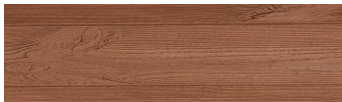

COLOUR DETAILS

Kongo Wenge

Wood effect

Irish Oak

White Birch

Silver Grey

Bengal Teak

Steel Grey

Light Beige

Norway Pine

Africa Ebony

Iberia Pine

Dark Brown

Canada Walnut

For more information on plasters and paints, go to www.ceresit.en

*The presented colours refer to plasters and paints offered by Ceresit. Due to the use of digital techniques, the presented colours might not represent the original ones, thus they cannot be considered as a reliable colour presentation. We recommend checking the authentic colour samples.